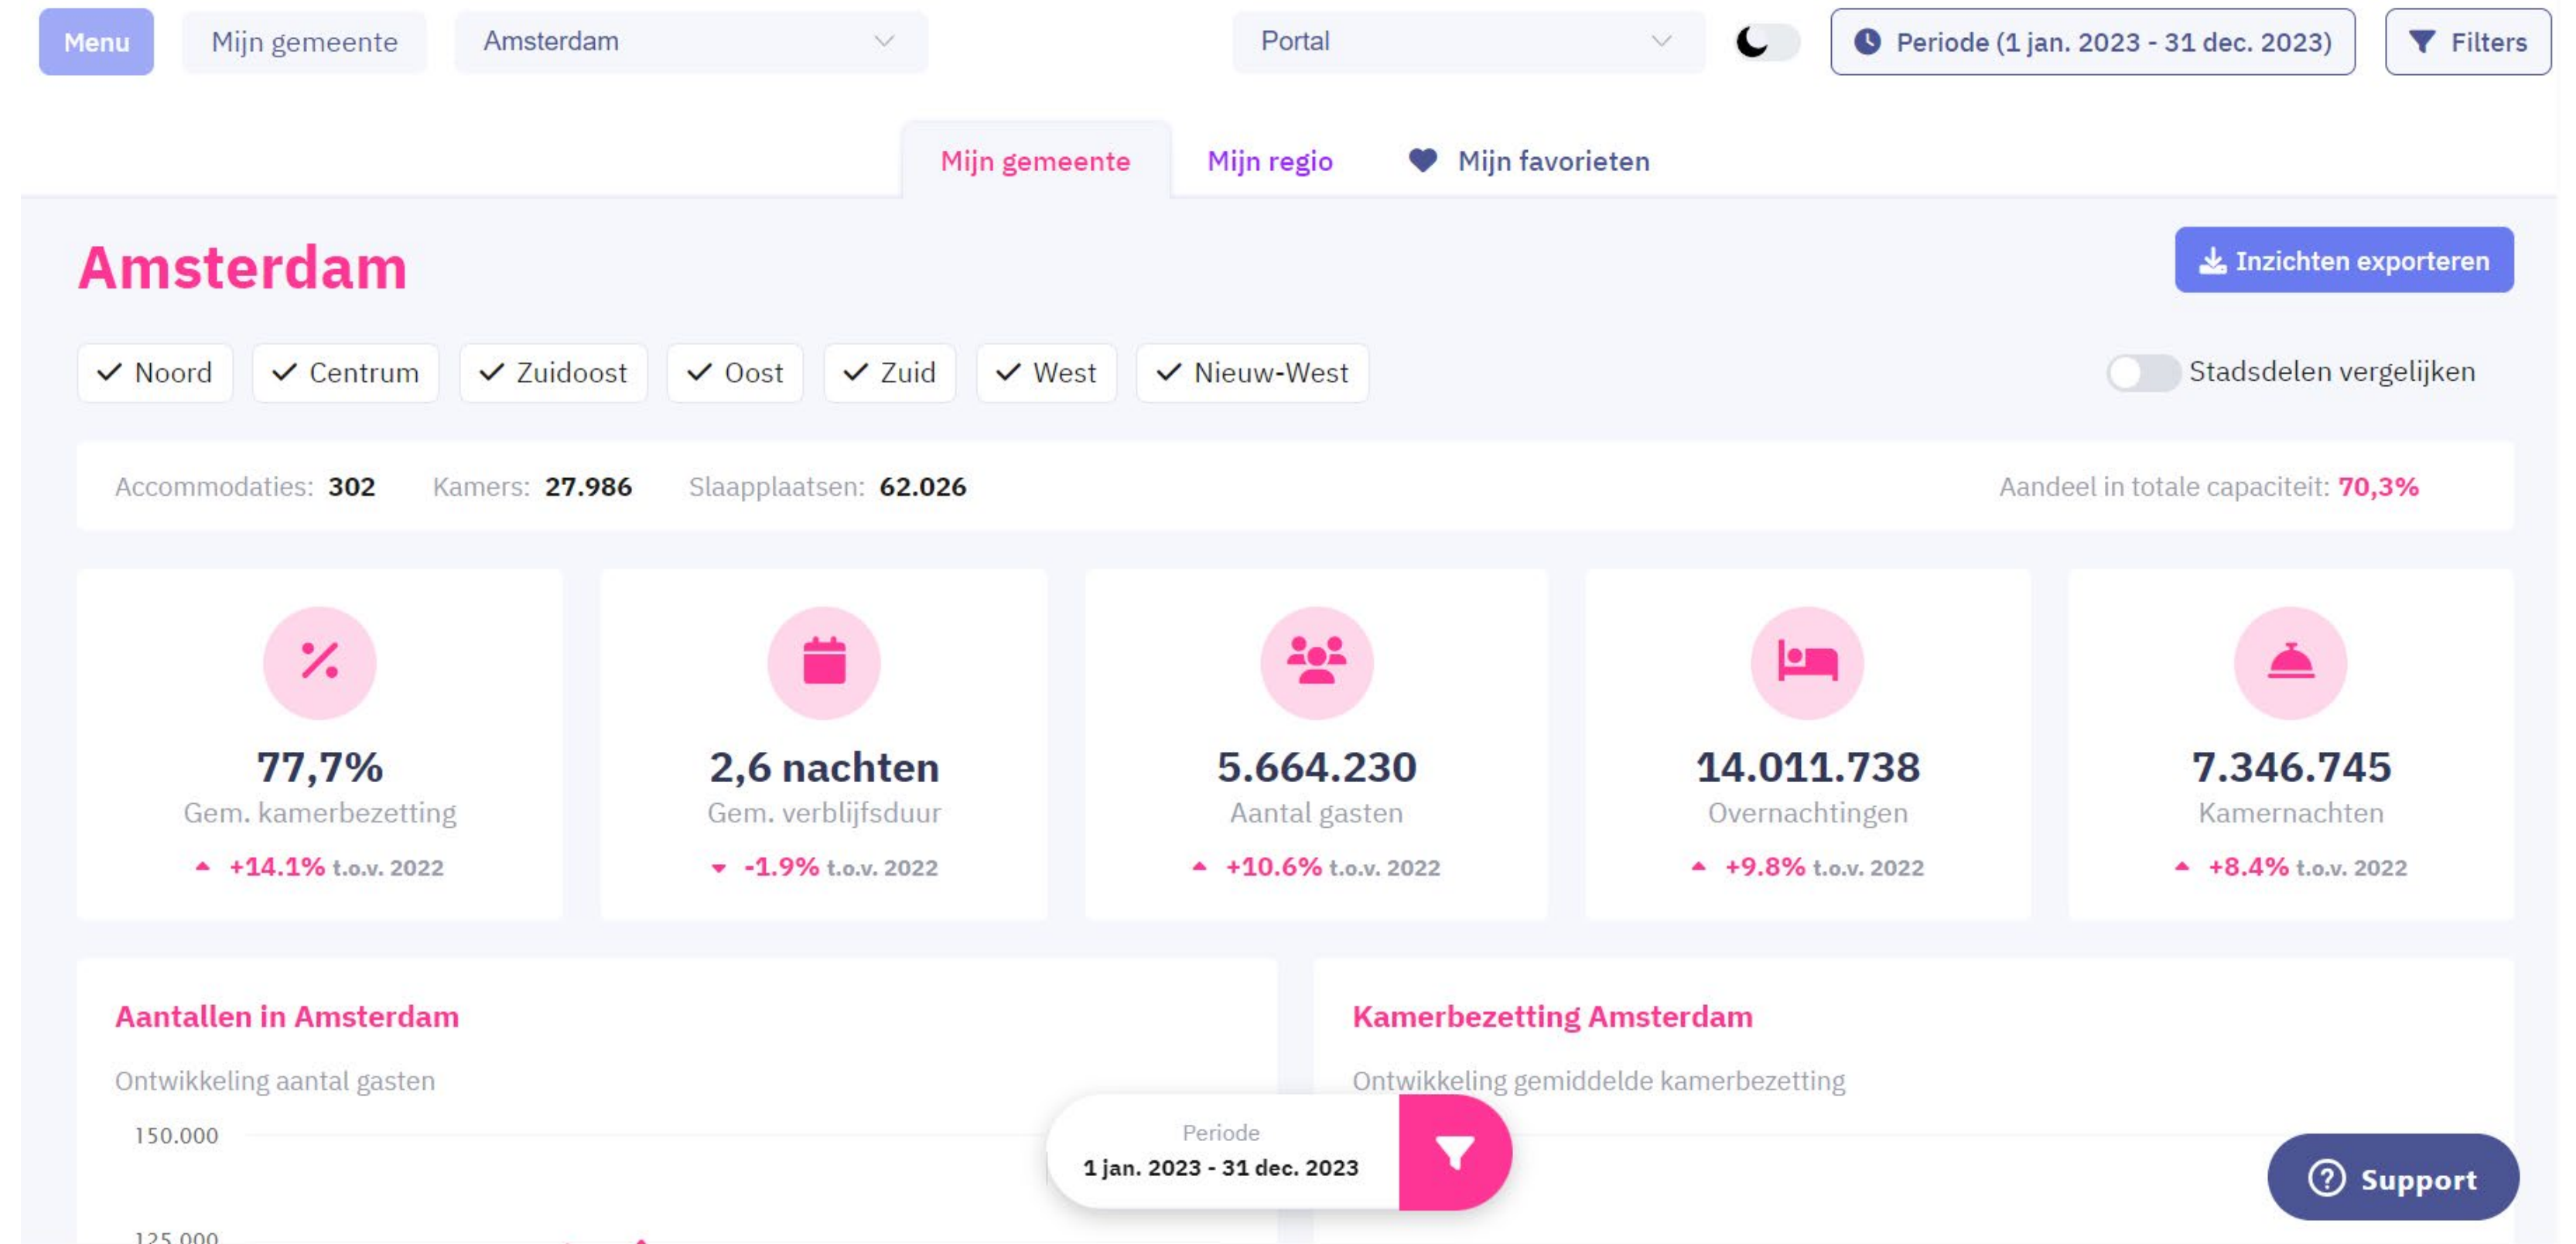

The insights