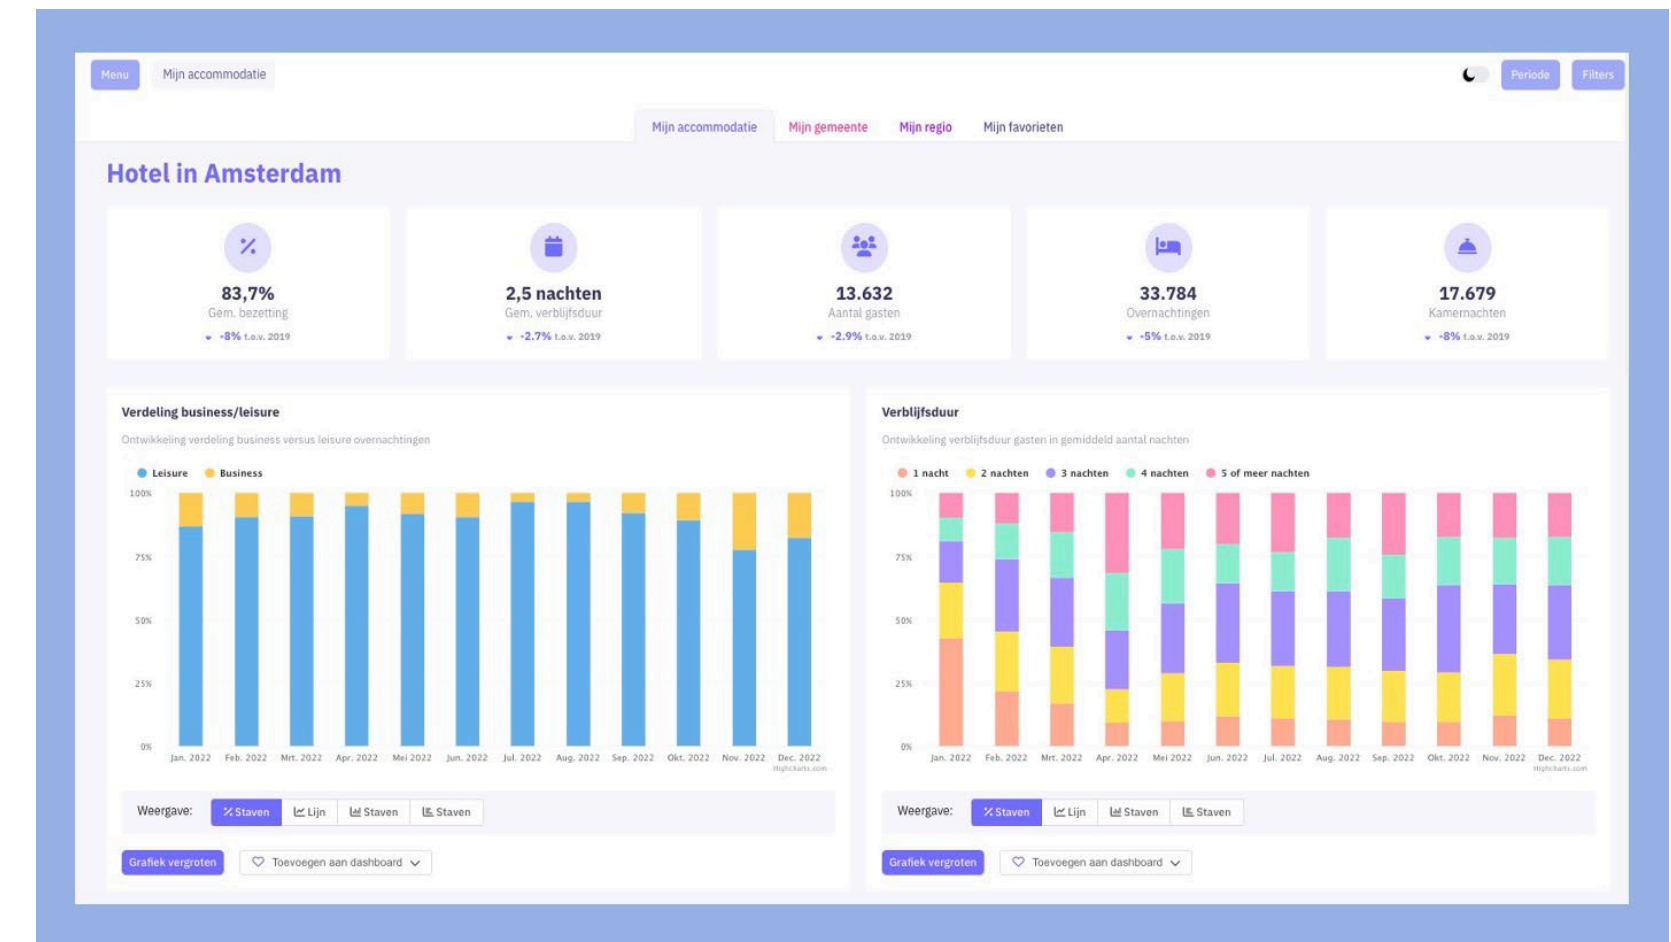

Fully automated