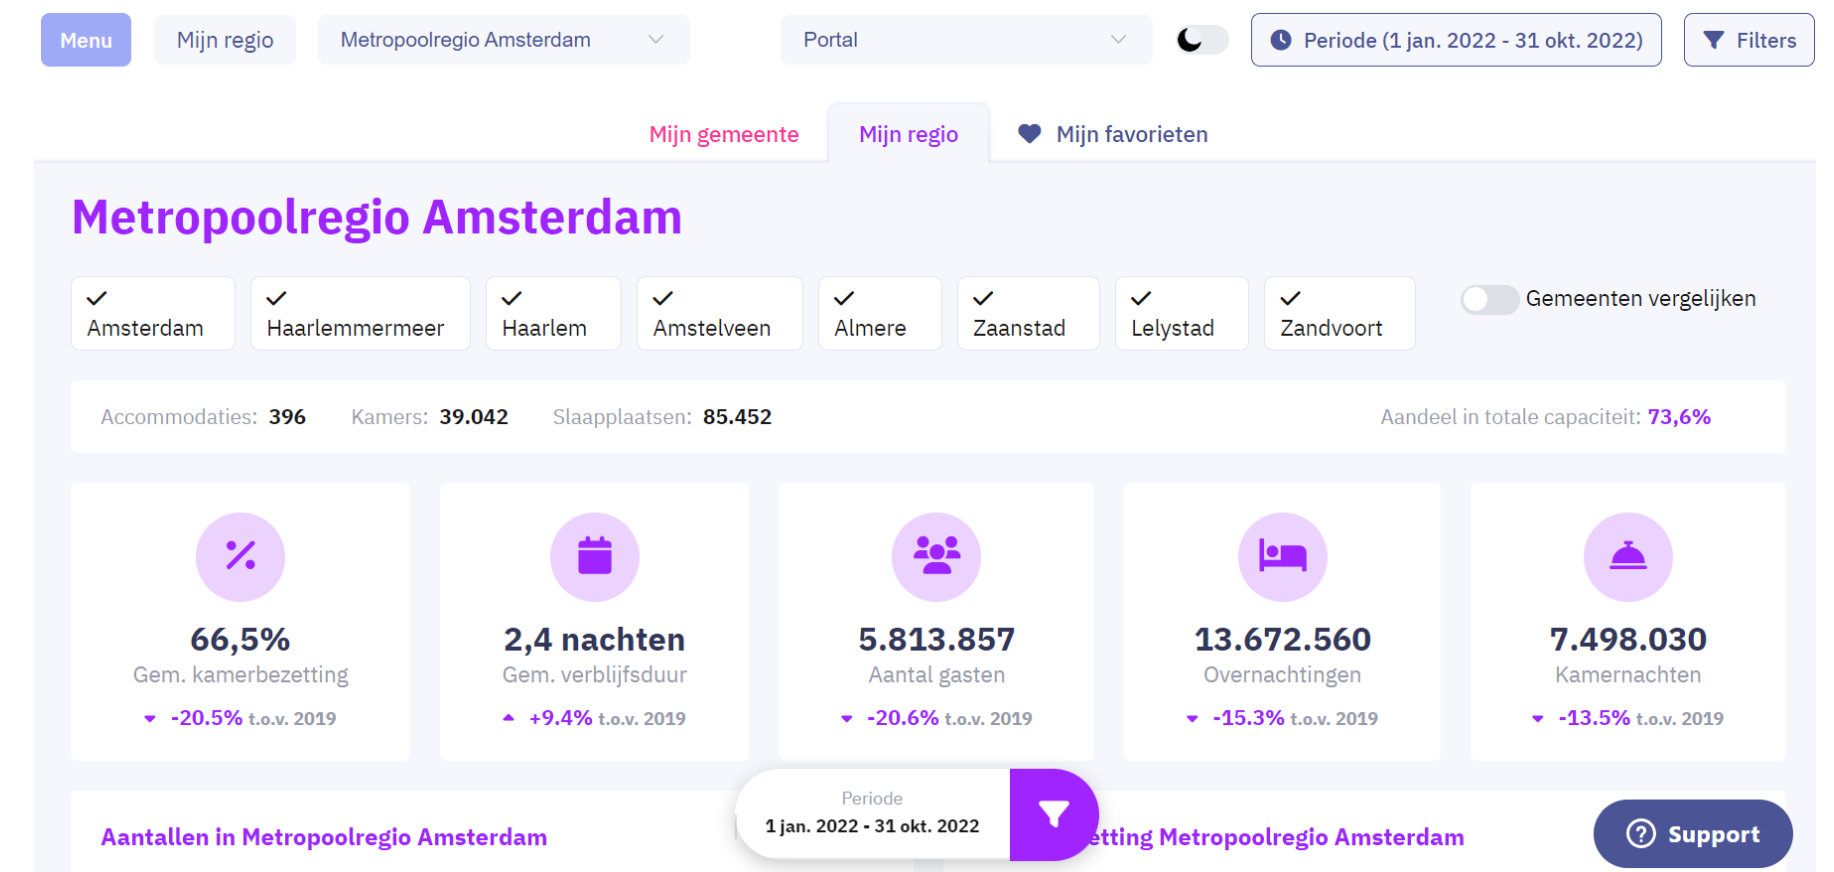

Fully automated