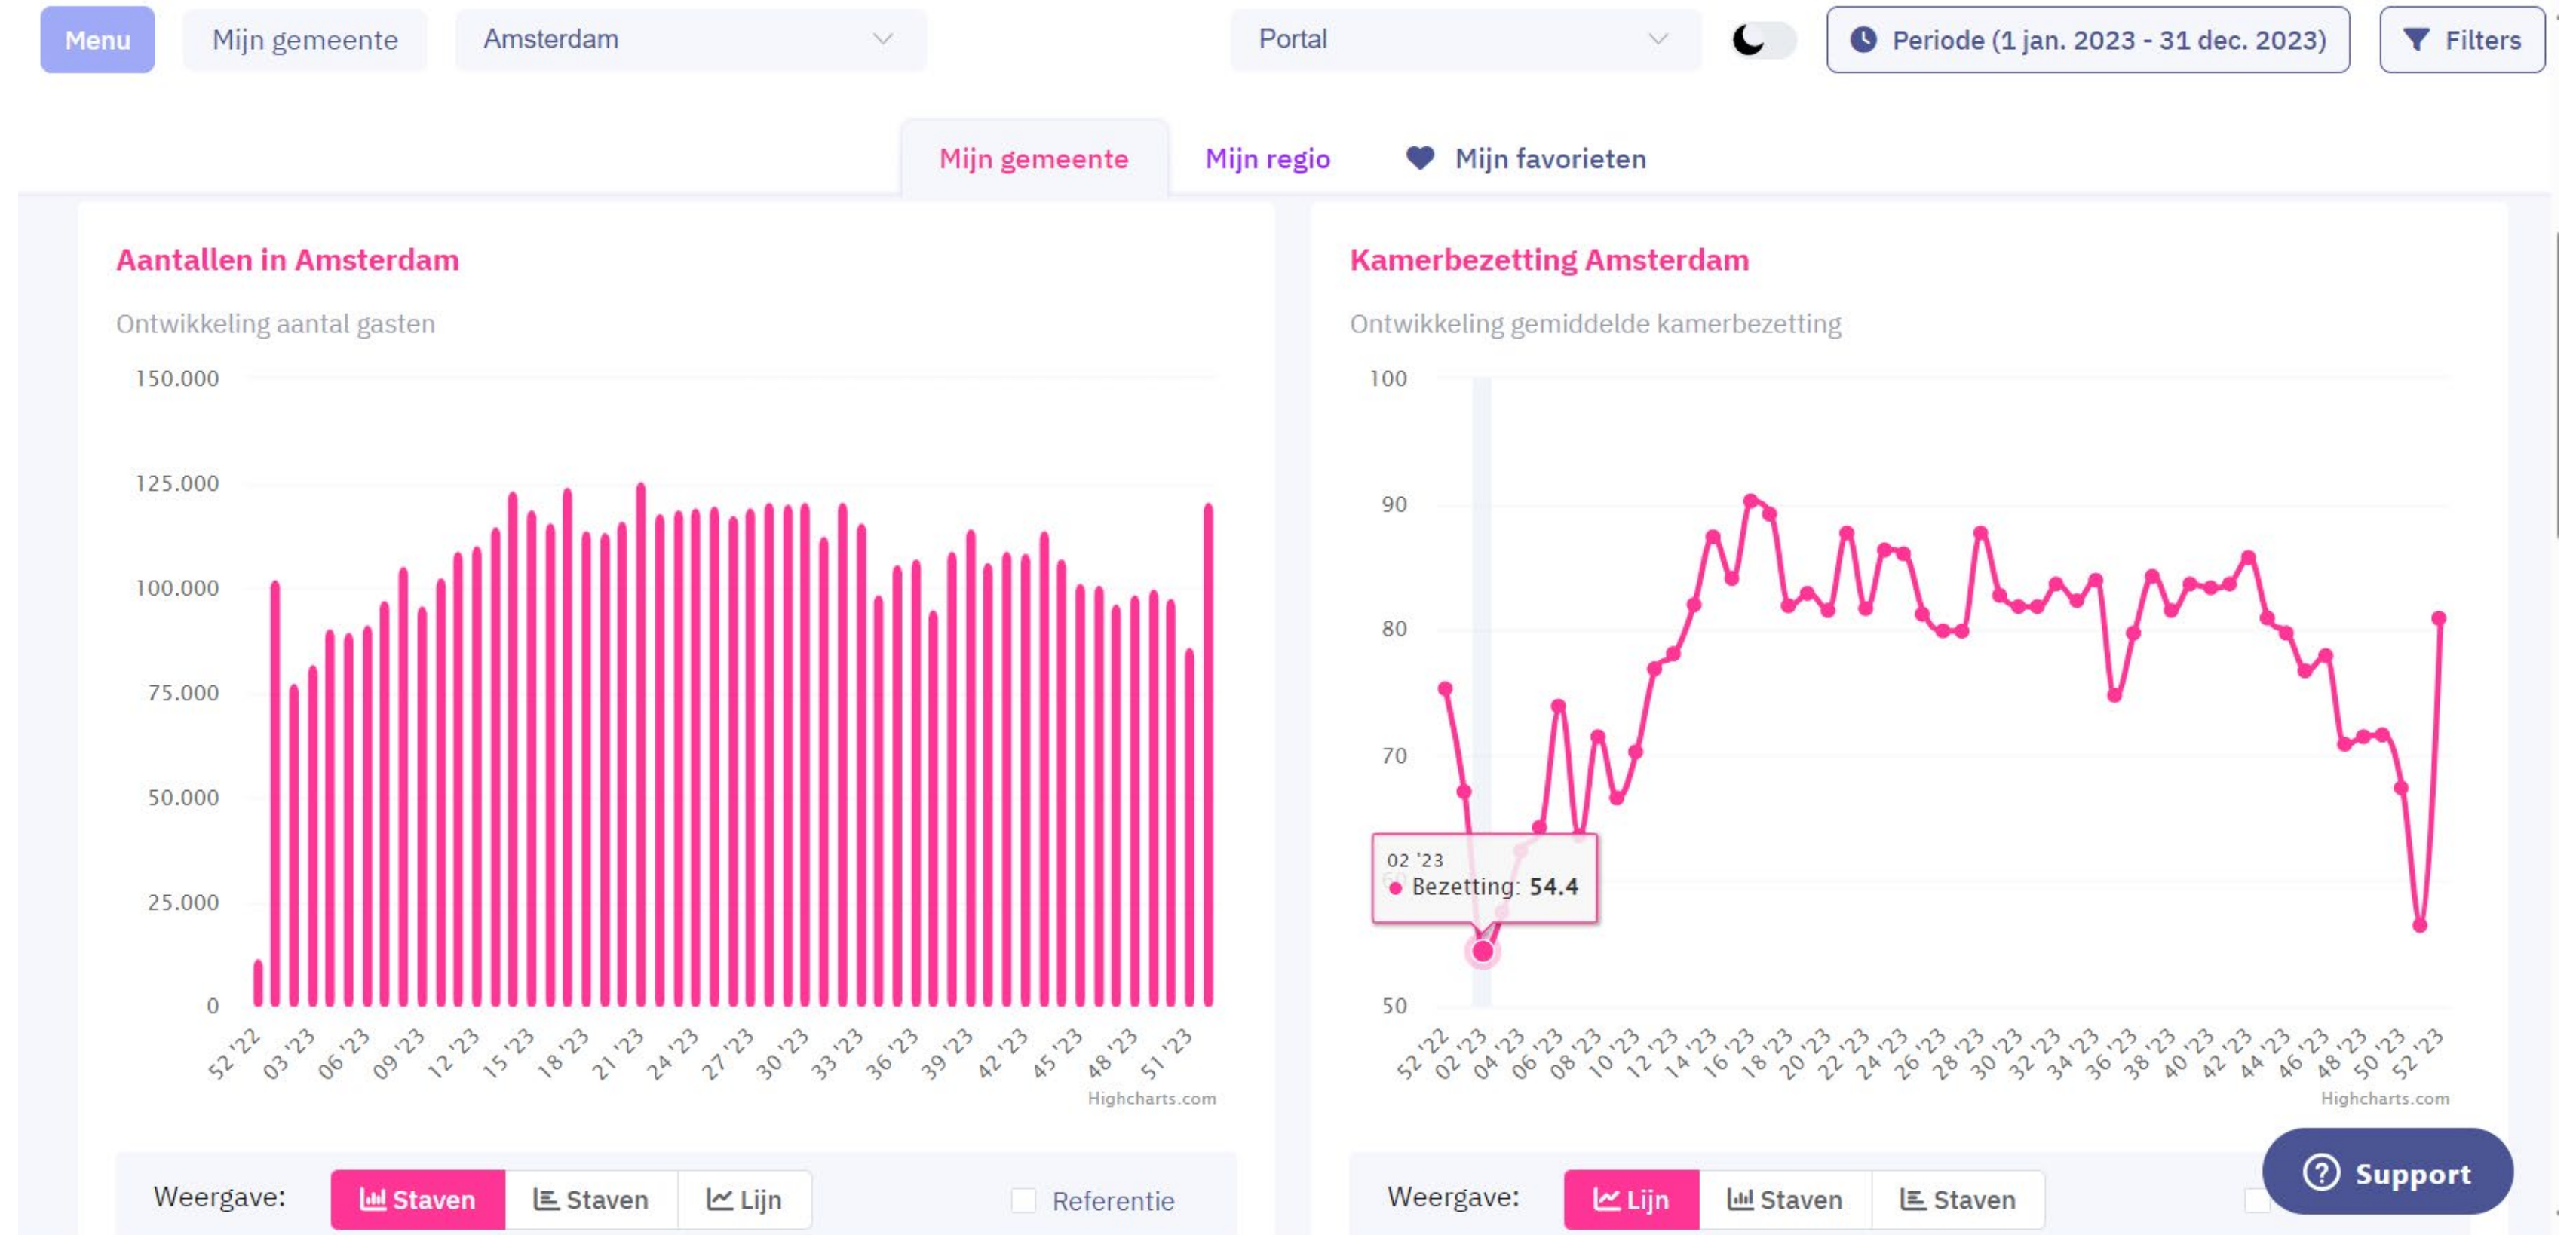

The insights