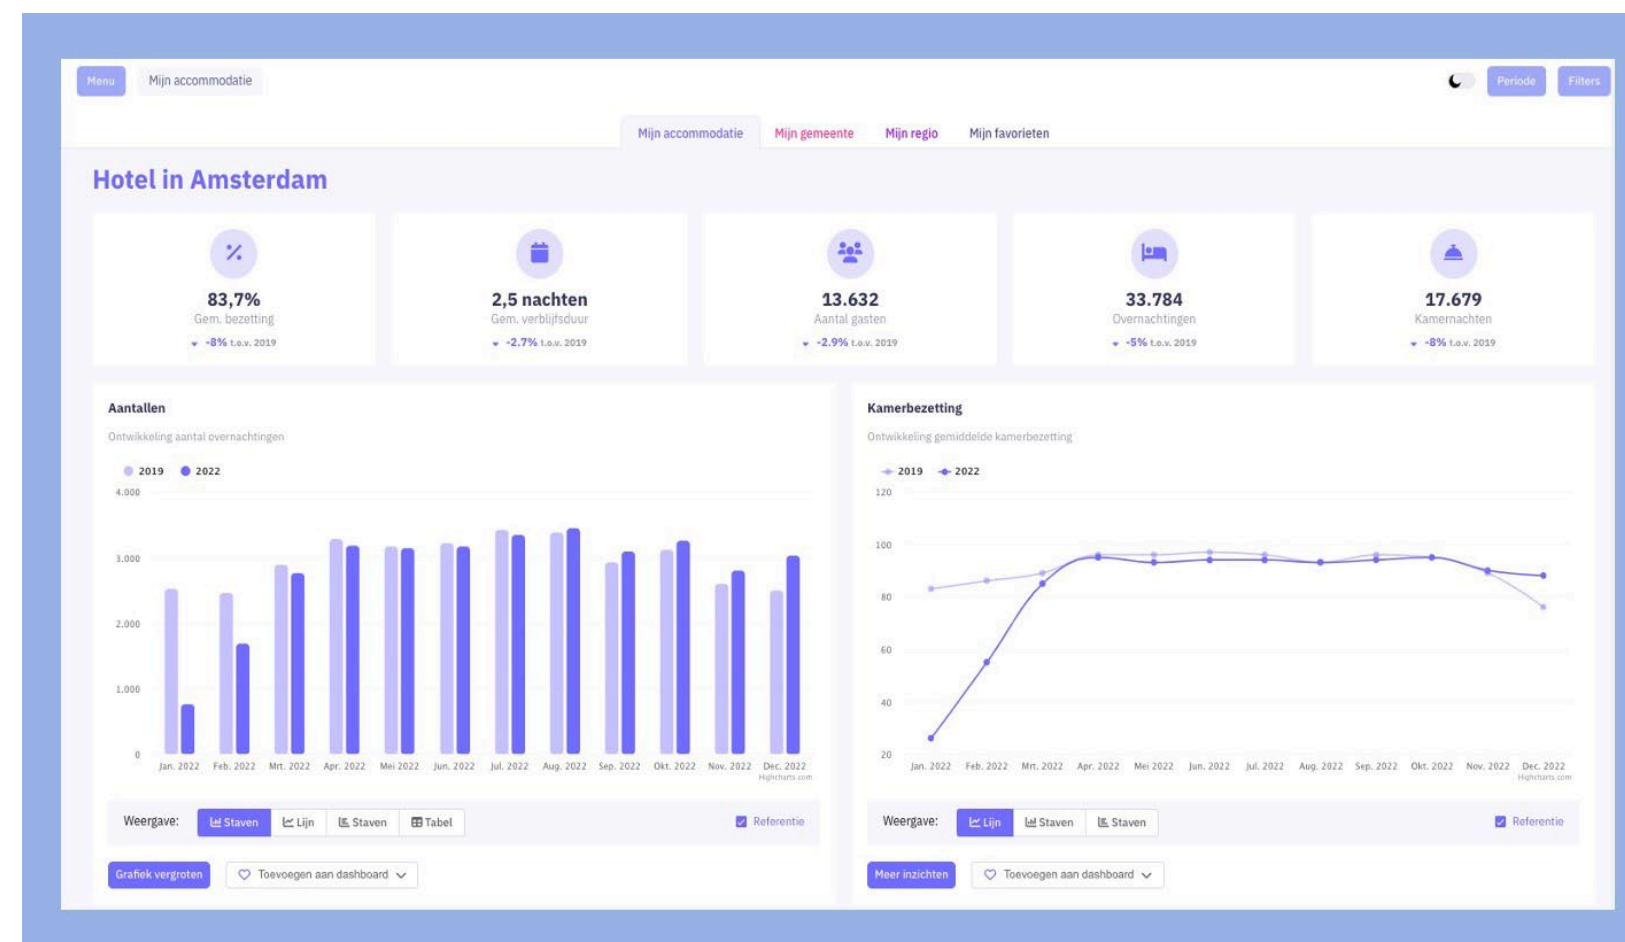

Fully automated