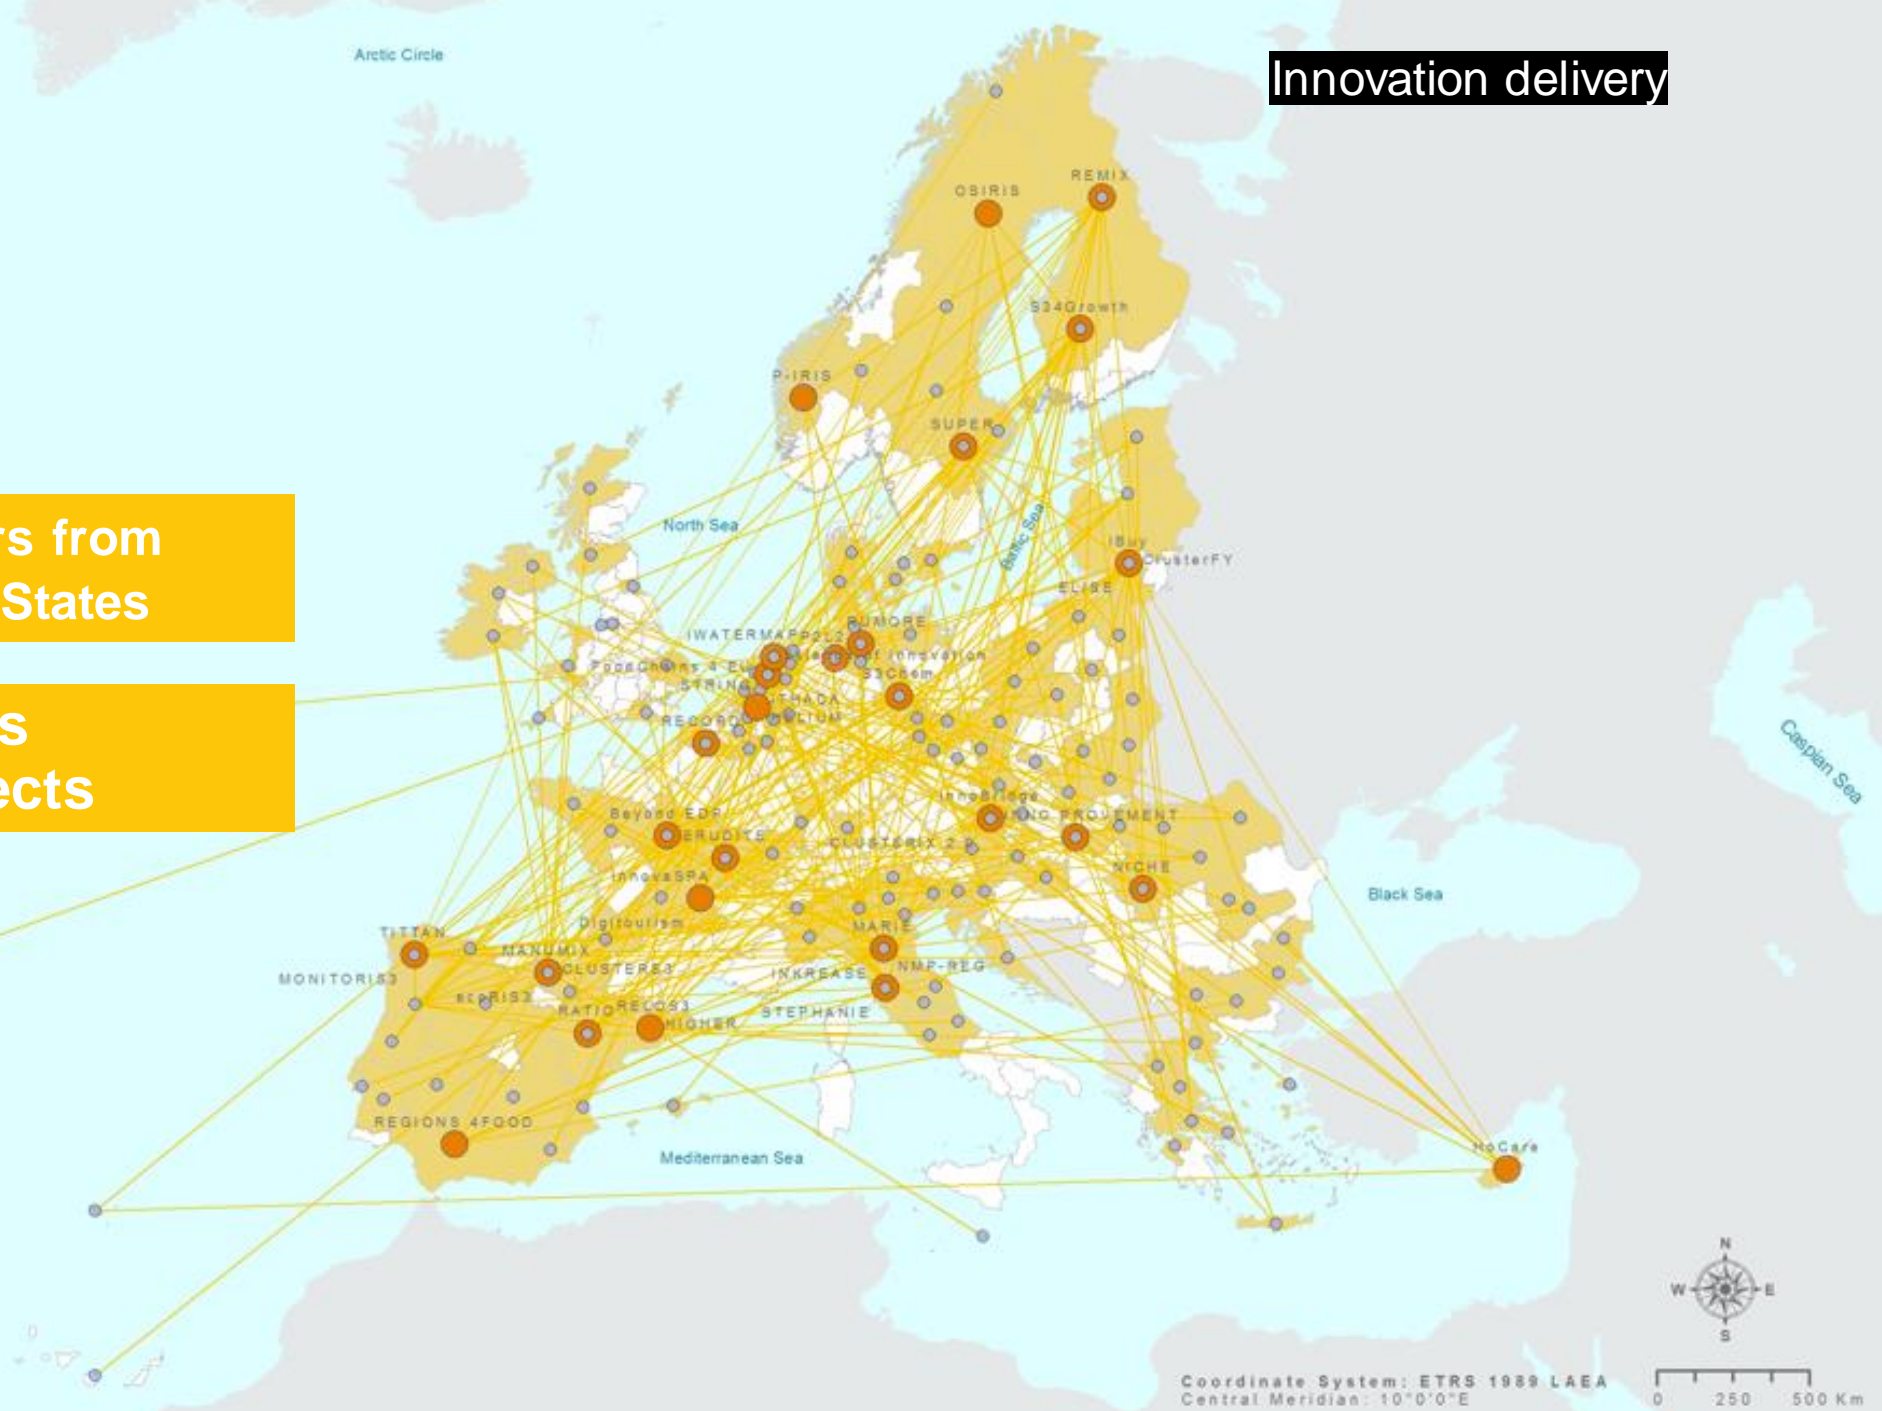

European Union | European Regional Development Fund

Research and innovation

Interreg Europe 2014-2020

Research
and innovation

97 partners from
29 Partner States

4 calls
12 projects

Innovation infrastructure

Research
and innovation

Innovation delivery

466 partners from
29 Partner States

4 calls
53 projects

Guadeloupe

Coordinate System: ETRS 1989 LAEA
Central Meridian: 10°0'0"E
0 250 500 Km

Projects per topic

Research
and innovation