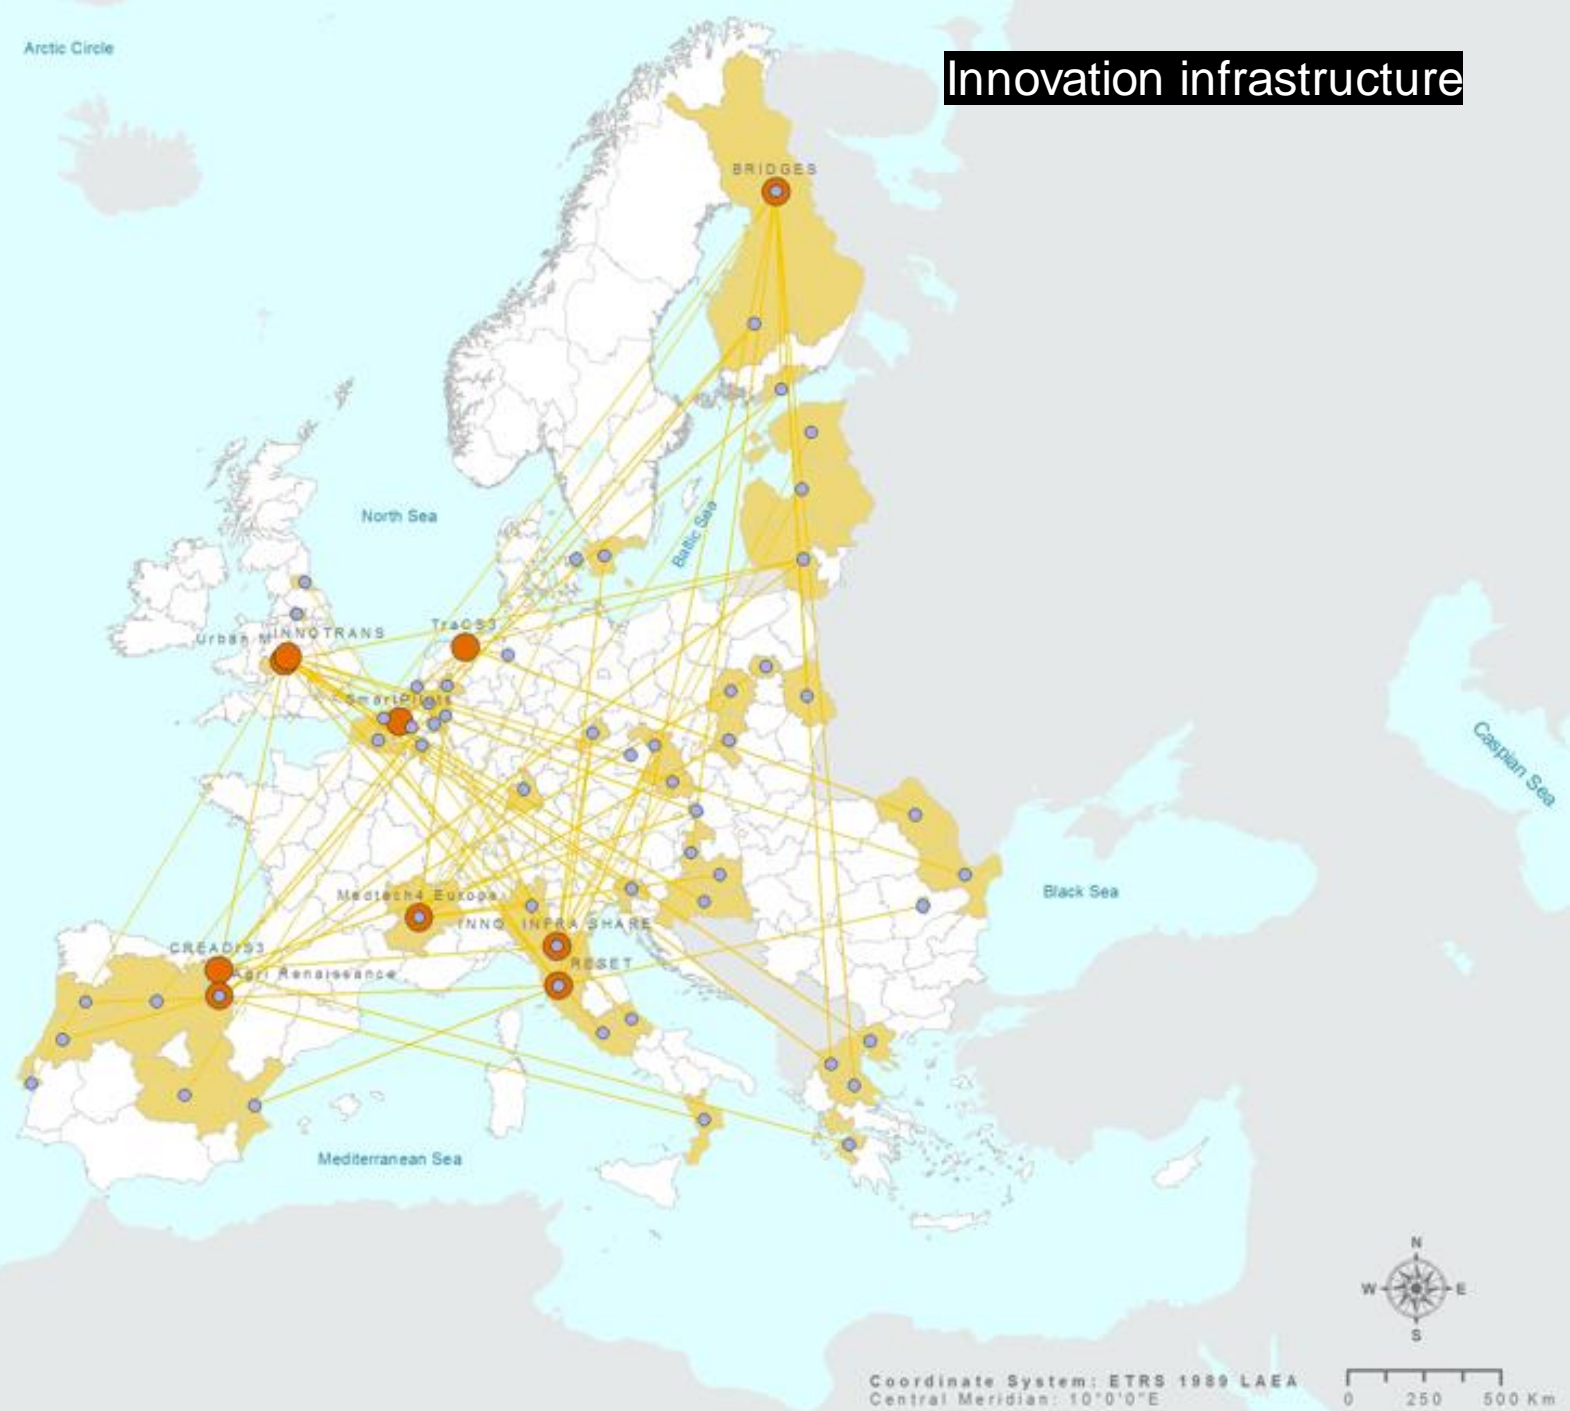

European Union | European Regional Development Fund

Research and innovation

Interreg Europe 2014-2020

Research
and innovation

97 partners from
29 Partner States

4 calls
12 projects

Innovation infrastructure

Research
and innovation

Innovation delivery

466 partners from
29 Partner States

4 calls
53 projects

Guadeloupe

Coordinate System: ETRS 1989 LAEA
Central Meridian: 10°0'0"E
0 250 500 Km

Projects per topic

Research
and innovation