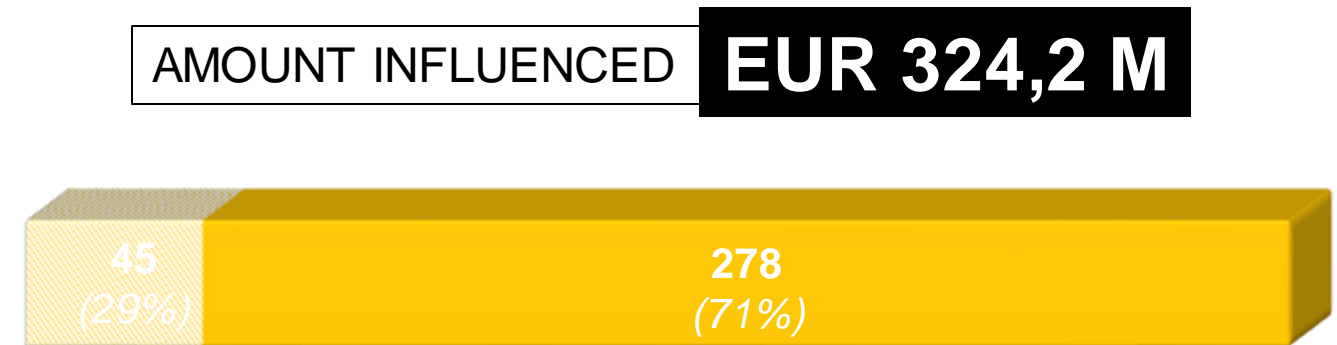

Structural Funds programmes

Other regional
development
programmes