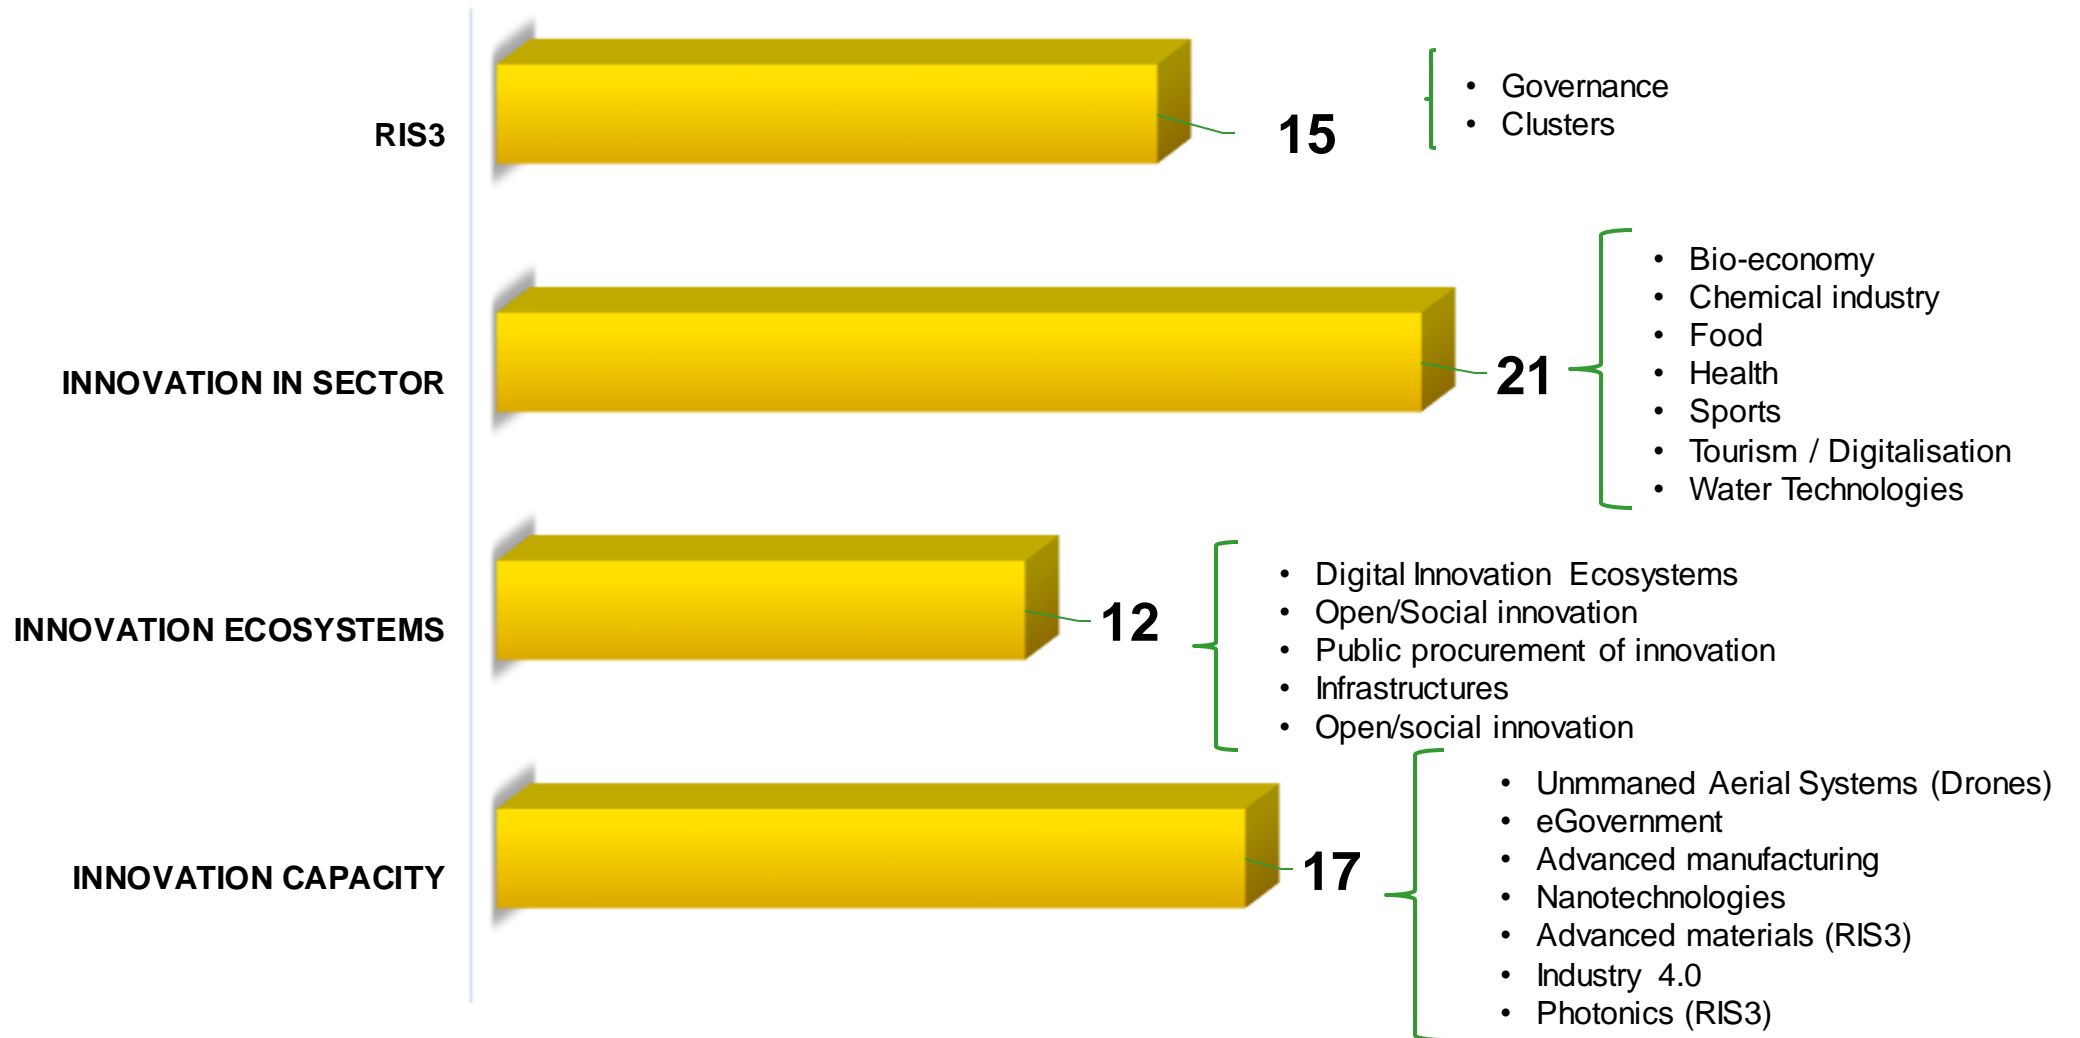

European Union | European Regional Development Fund

Research and innovation

Interreg Europe 2014-2020

Research
and innovation

97 partners from
29 Partner States

4 calls
12 projects

Innovation infrastructure

Research
and innovation

Innovation delivery

466 partners from
29 Partner States

4 calls
53 projects

Guadeloupe

Coordinate System: ETRS 1989 LAEA
Central Meridian: 10°0'0"E
0 250 500 Km

Projects per topic

Research
and innovation

Outputs achieved

Good practices

Action plans

Staff with
increased capacity

initial target

2014

230

3000

achieved

2020

1019

303

3736

Research
and innovation

Results achieved

MEUR
77
ERDF spent by
projects so far