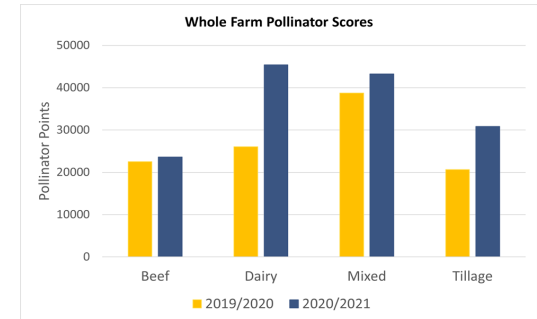

Key Progress to date

Increased pollinators points

- 25 farmers
- 8 farmers reduced pesticide inputs
- 4 ha native meadow
- 34,107 meters of flowering hedgerow