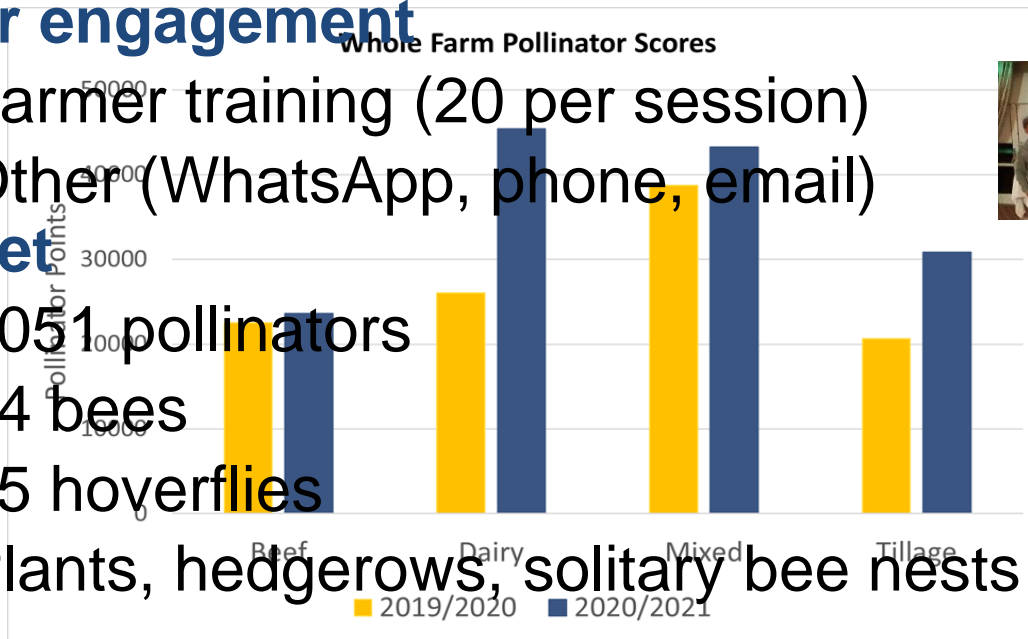

# Key Progress to date

## Increased pollinators points

- 25 farmers
- 8 farmers reduced pesticide inputs
- 4 ha native meadow
- 34,107 meters of flowering hedgerow

## Farmer engagement

- Farmer training (20 per session)
- Other (WhatsApp, phone, email)

## Data set

- 2051 pollinators
- 34 bees
- 45 hoverflies
- Plants, hedgerows, solitary bee nests

Year  
Year