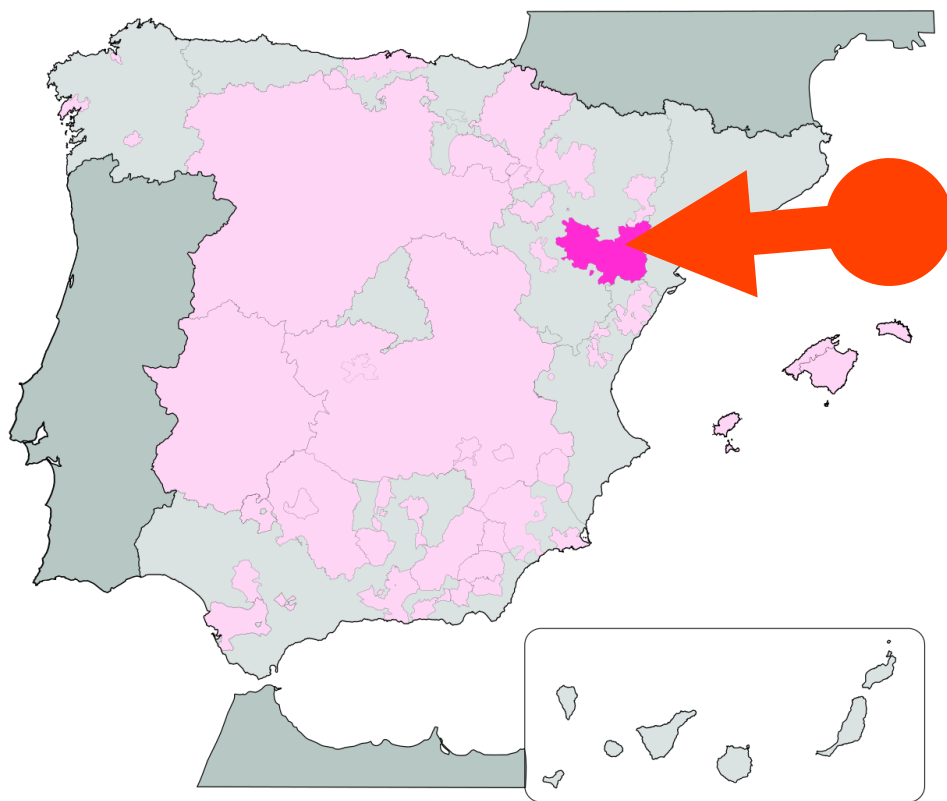

RAMSAT
Interreg Europe

European Union
European Regional
Development Fund

The cold domes

Daniel Millera

County council of Bajo Aragón

turismo@bajoaragon.es

16th of February 2022 – Study visit in Teruel

LAS BÓVEDAS DEL FRÍO

RUETA DE LAS NEVADAS

Location

- The Cold Dome Route is located in seven villages in the Bajo Aragón County Council, which is located in the north of the province of Teruel, in the Aragón region.

Puesta en marcha