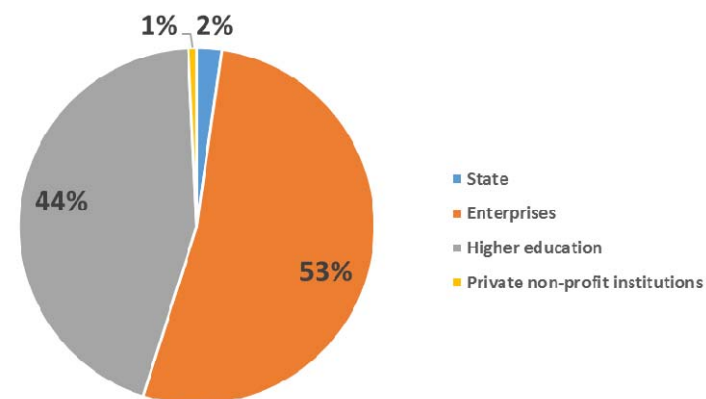

Centro Region (territorial context)

The R&D&i system

RIS: a Strong - Innovator

Strong and balanced scientific and technological system:

- 3 public universities
- 6 polytechnic institutes
- 68 R&D units
- 8 interface entities
- numerous incubators, scientific and technologic parks, clusters,...

Proportion of gross expenditure on research and development (GERD) in GDP (%) and Sector of performance (2017):

Centro: 1,32% | Portugal: 1,33% | EU: 2,06

→ **Main challenges:**

- ❖ Increase the capacity to integrate networks (mainly international)
- ❖ Strengthen the role of the interface entities