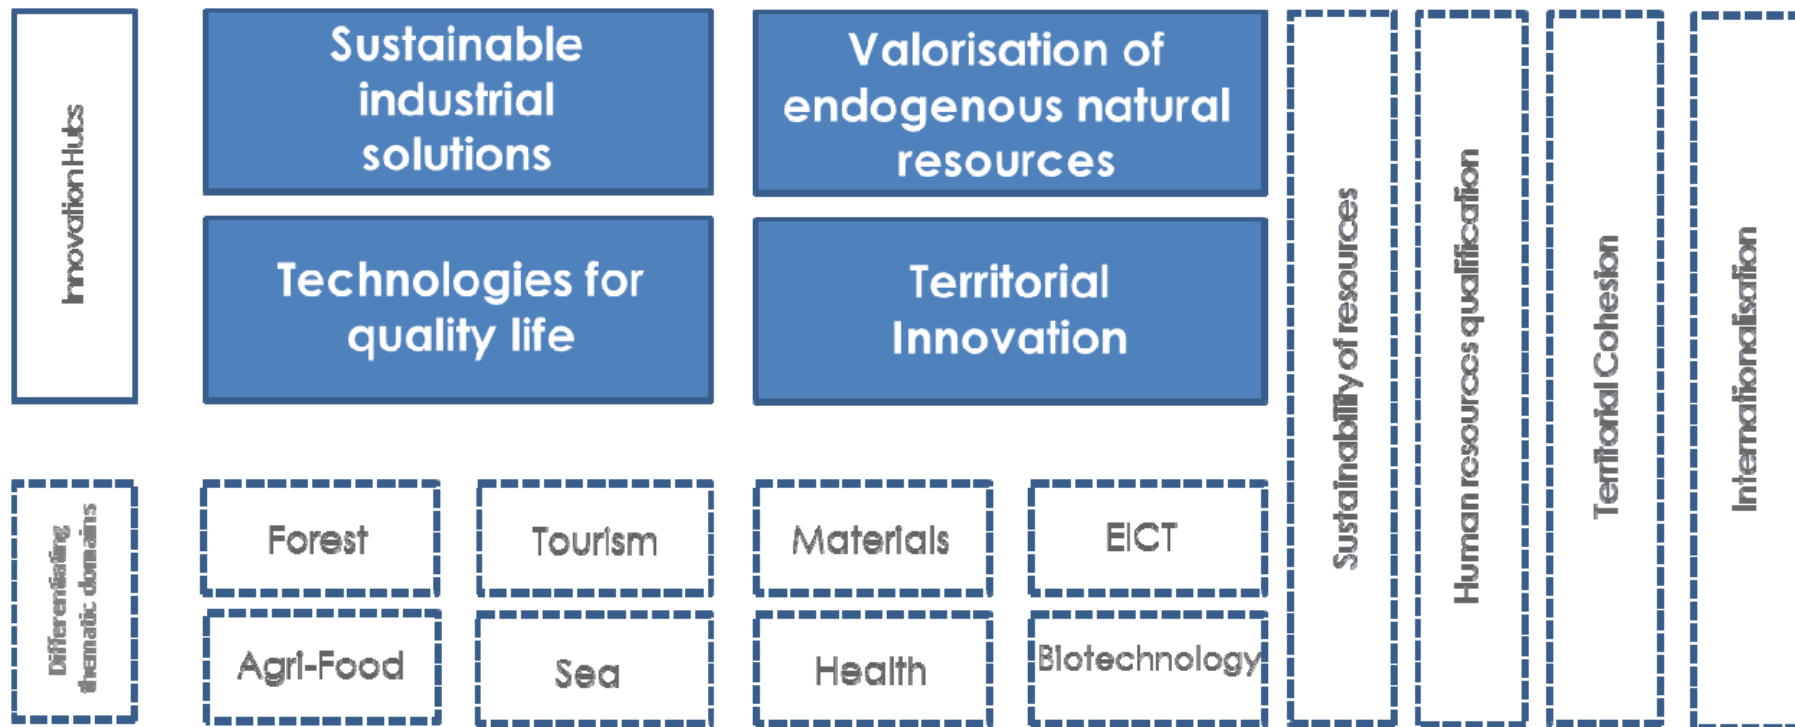

Centro RIS3