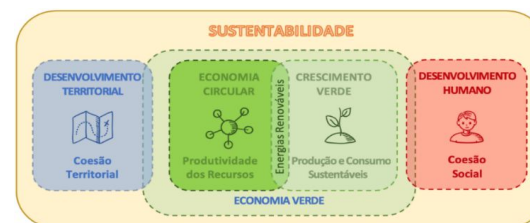

Comissão de Coordenação e Desenvolvimento Regional do Centro (**CCDRC**) is a regional agency of the Portuguese government that deals with environment, land use, urban planning and regional development in Centro Region of Portugal.

CCDRC is also responsible for the management of the ESIF Operational Programme at the regional level.