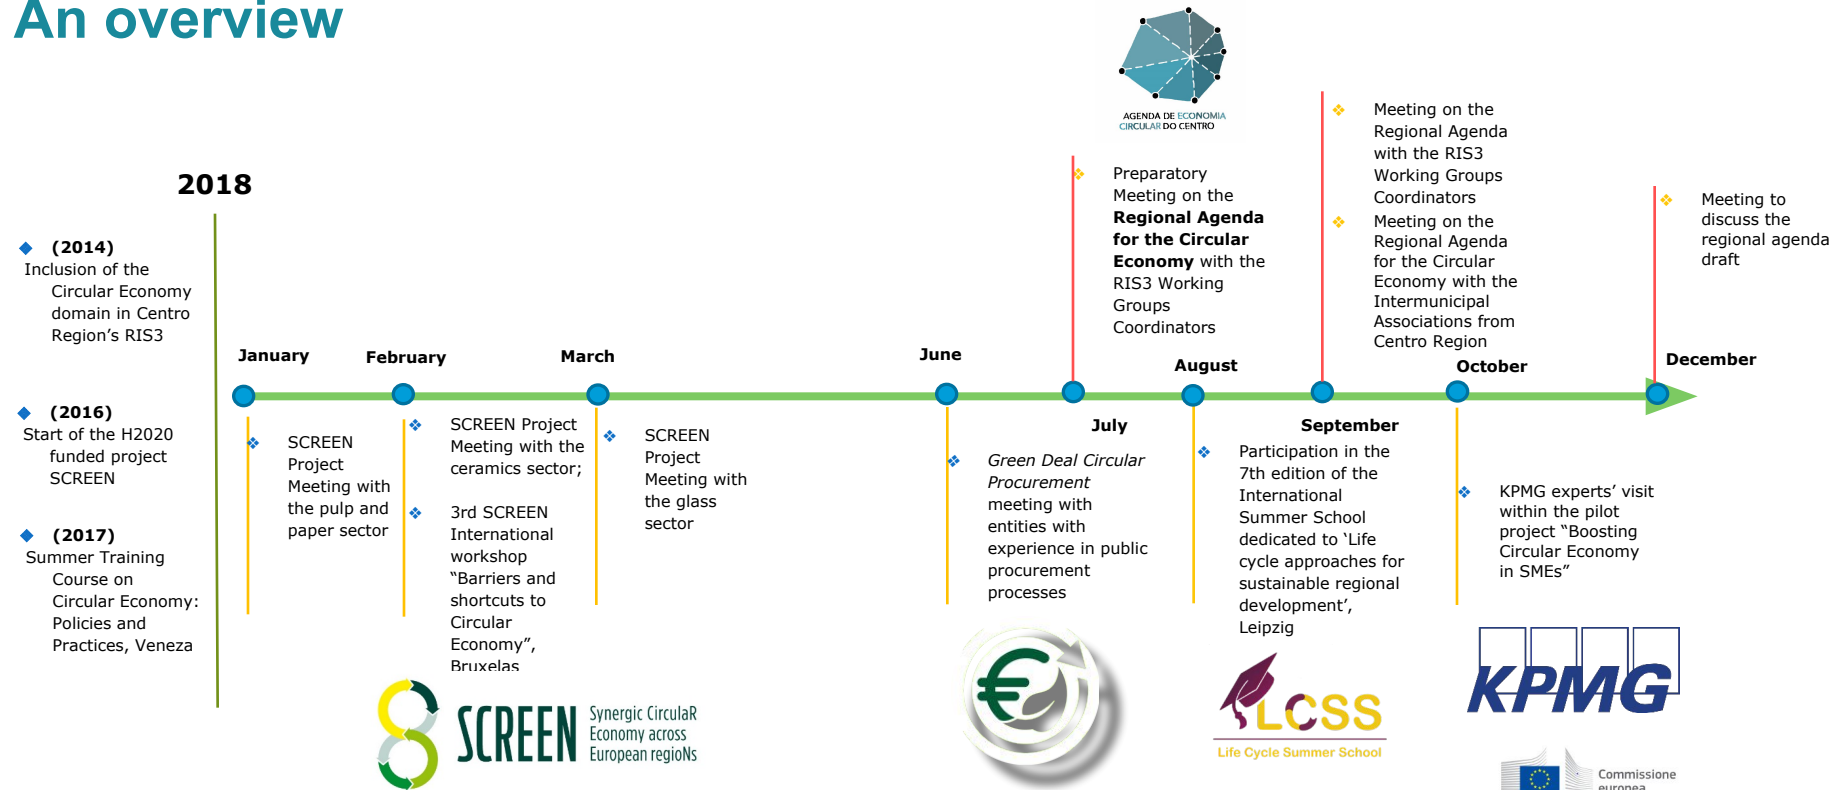

CCDRC

Comissão de Coordenação e Desenvolvimento Regional do Centro (**CCDRC**) is a regional agency of the Portuguese government that deals with environment, land use, urban planning and regional development in Centro Region of Portugal.

CCDRC is also responsible for the management of the ESIF Operational Programme at the regional level.

The Circular Economy in Centro Region: An overview

The Circular Economy in Centro Region: An overview