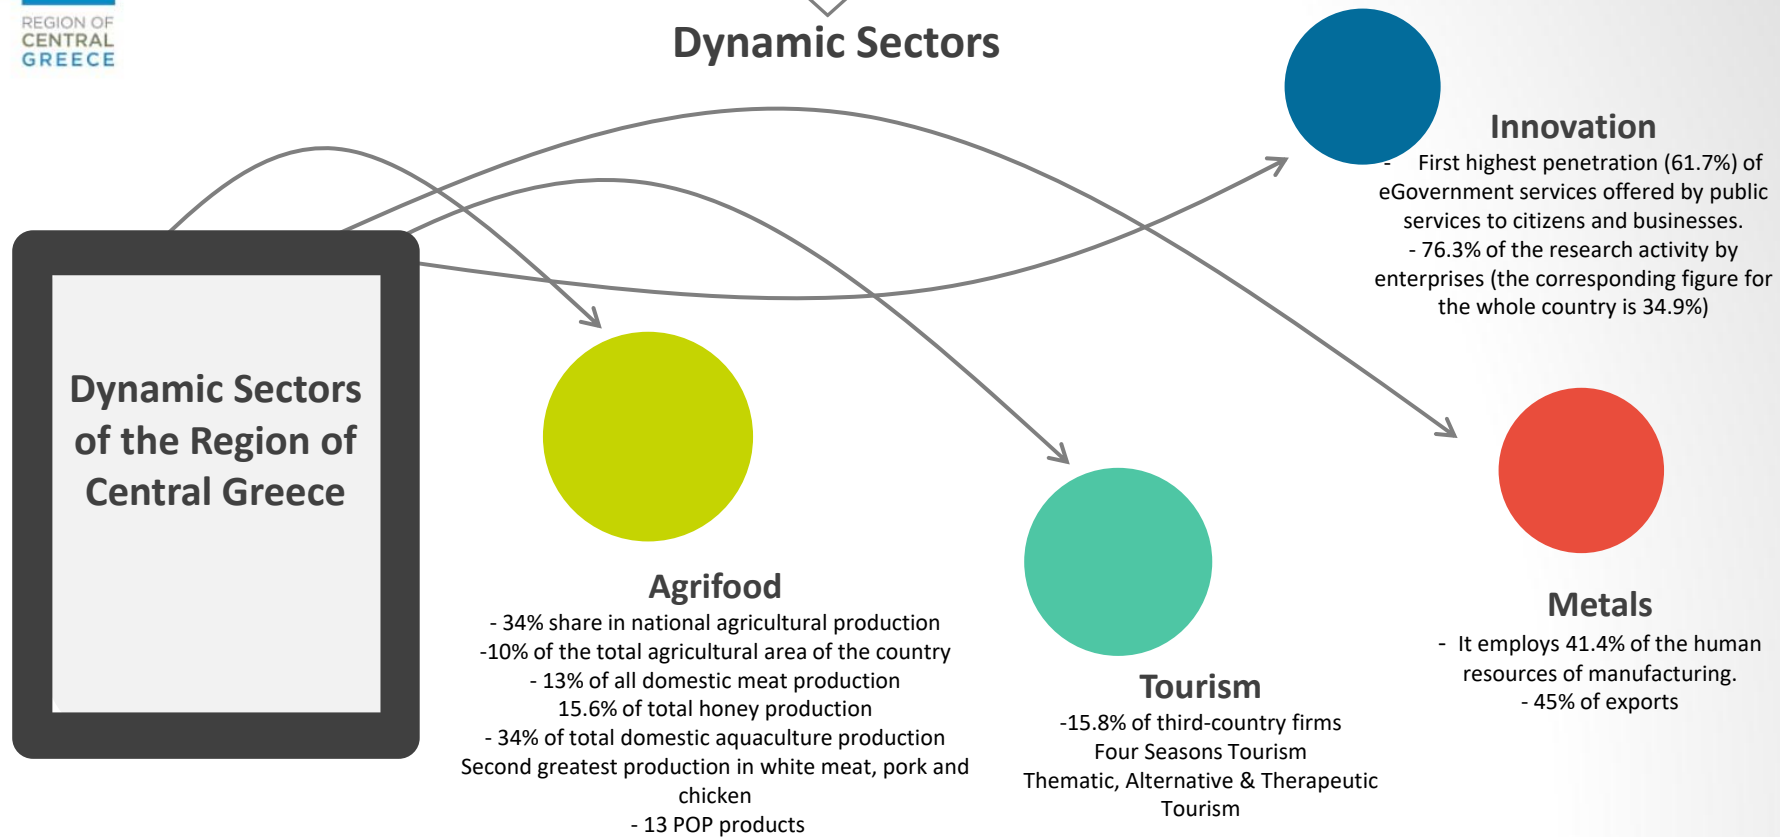

Reorientation of primary sector towards extroversion, competitiveness and innovation

Technological reinforcement & innovative entrepreneurship

Produce / add new knowledge to the local production chain

Improving regional attractiveness as a tourist destination of national and international scope

Improving regional attractiveness for entrepreneurship & investment and actively attracting them

Funding sources

Targeting strategy

Dynamic Sectors

How to support the metal value chain

Innovation strategy in the value chain metal

Improving and controlling
the characteristics of the
metallic materials

Hiring young scientists who
are in the top of their field

*Allow the production of
products for new markets.*

Creating or improving the
necessary laboratory facilities
for students

Mobilization of the local
metal industry in order to
create synergies and
complementarities

Access and participation in
the production of new
knowledge on technology
cutting-edge issues in the
industry