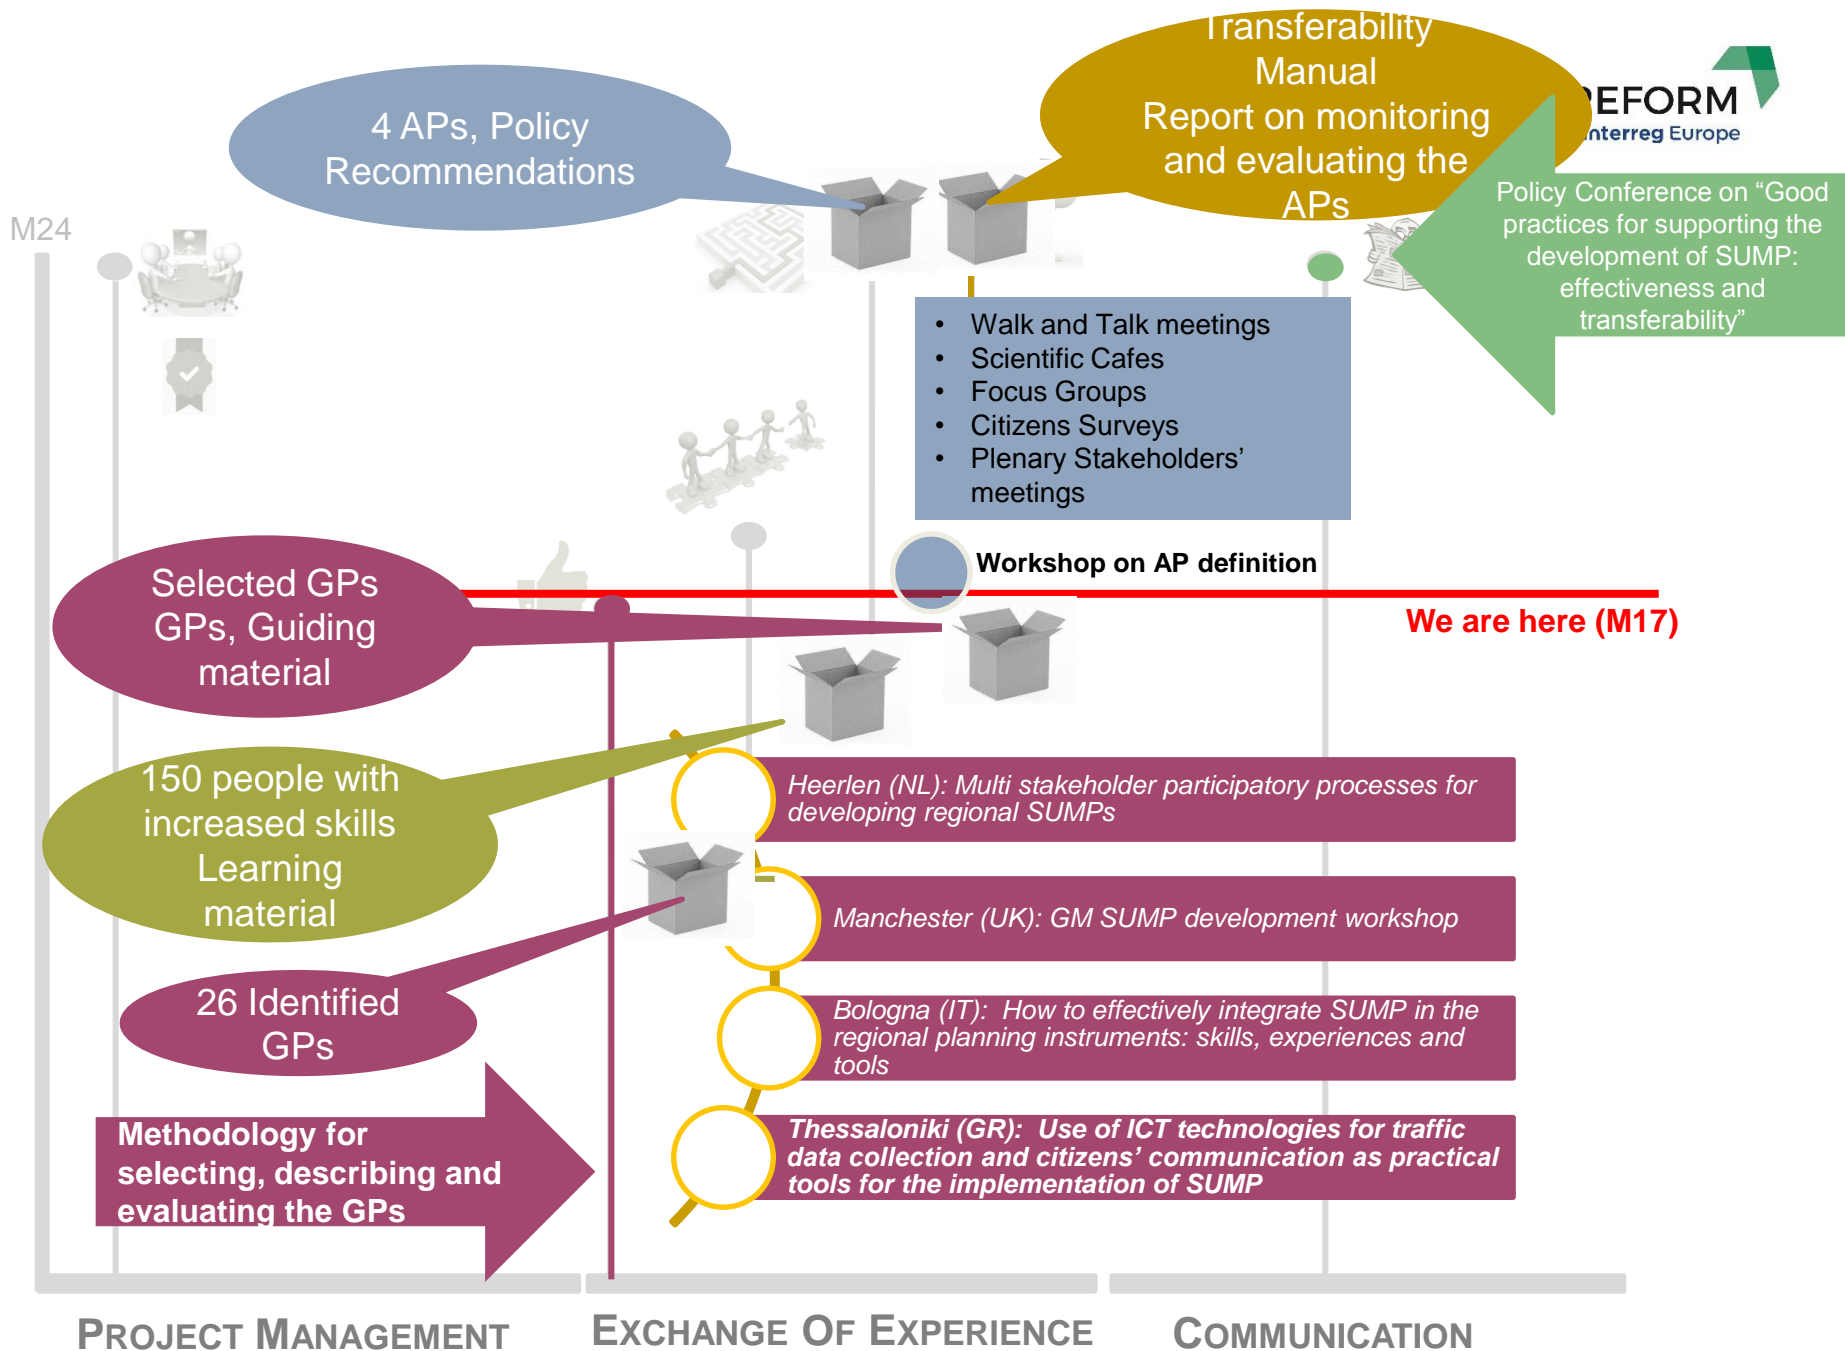

# REFORM

Interreg Europe

European Union  
European Regional  
Development Fund

## Integrated REgional Action Plan For Innovative, Sustainable and LOw CaRbon Mobility

**Dr. Maria Morfoulaki**

Center for Research and Technology Hellas (CERTH)  
Hellenic Institute of Transport (HIT)

*marmor@certh.gr*

# REFORM

Interreg Europe

European Union  
European Regional  
Development Fund

Thank you for attending  
the “Dedicated REFORM EU  
networking event for discussing  
the good practices”

Visit our website and follow us on the social media: