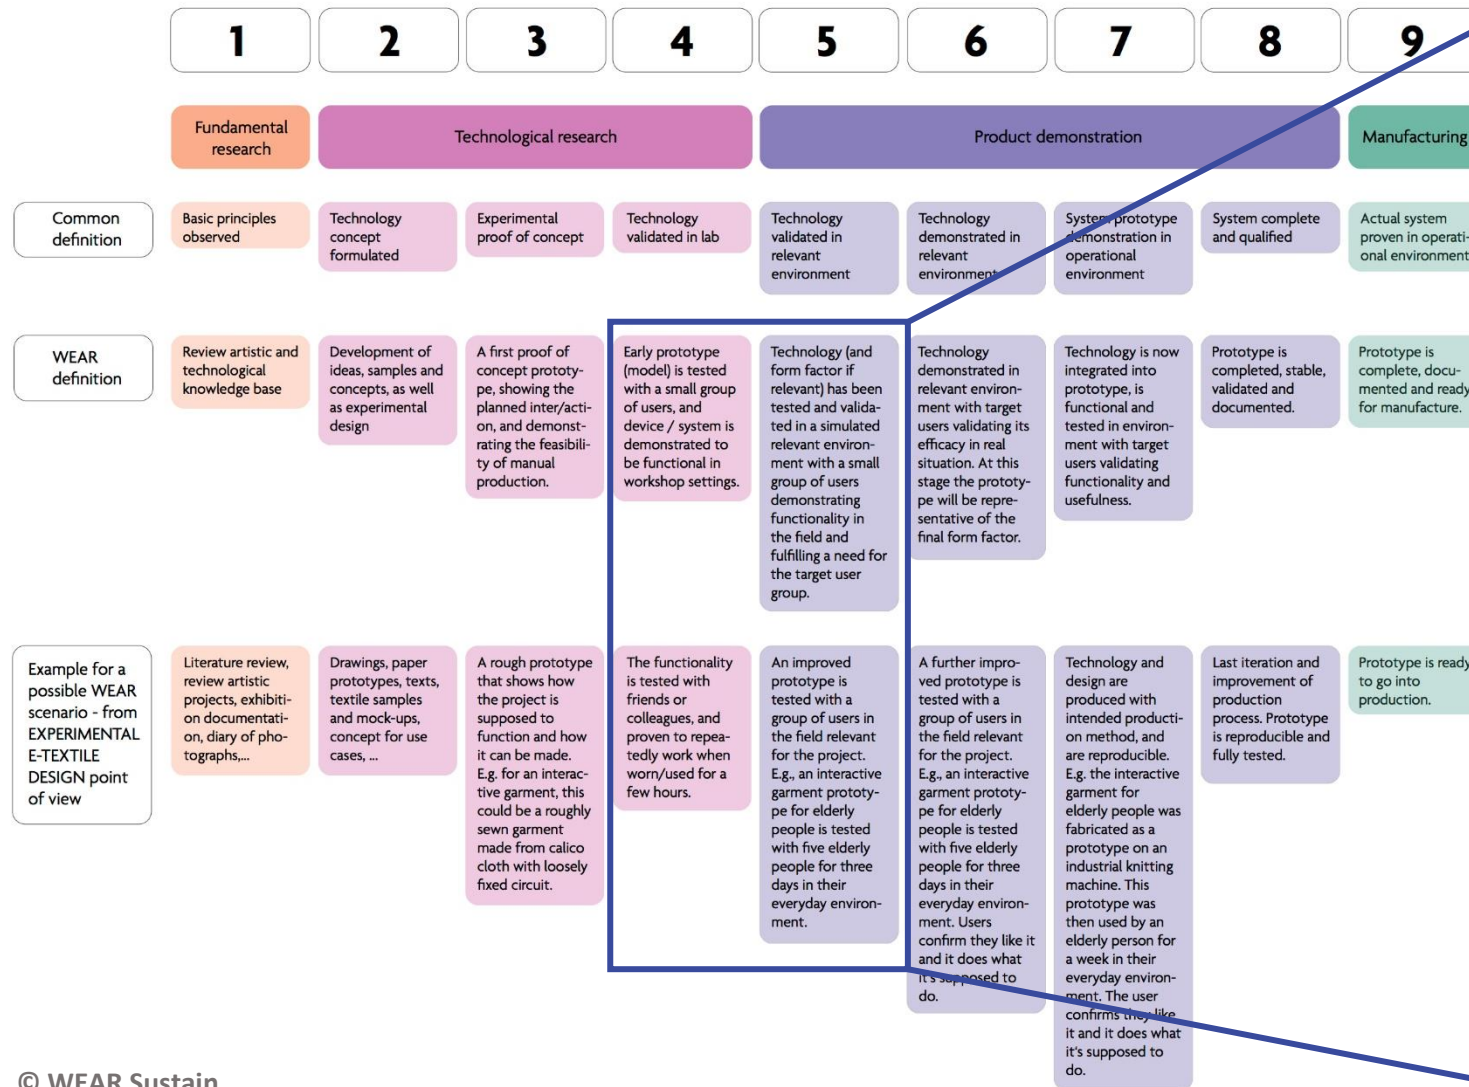

Wikipedia: A wormhole is a **speculative structure linking disparate points in spacetime.**

Space.com: Wormholes may not only connect two separate regions within the universe, they could also **connect two different universes.**

7.5 miles per
hour of sunlight
450 miles on full
battery

Tuned towards creative industries

Fundamental research

Technological research

Product demonstration

Manufacturing

©UCQInclusive.com

Tuned towards creative industries

Early prototype (model) is tested with a small group of users, and device / system is demonstrated to be functional in workshop settings.

Technology (and form factor if relevant) has been tested and validated in a simulated relevant environment with a small group of users demonstrating functionality in the field and fulfilling a need for the target user group.