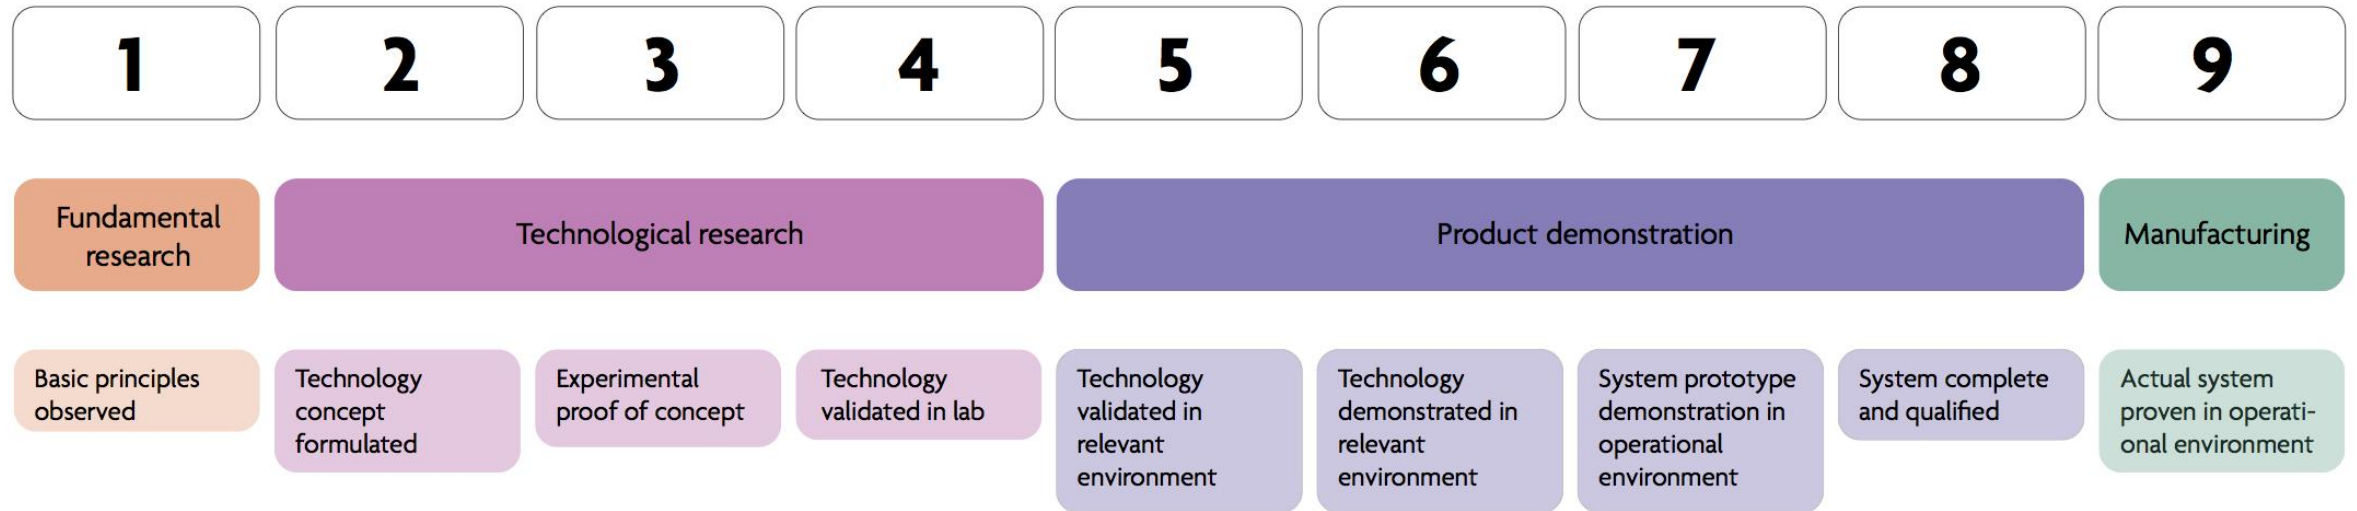

Adopted by technology and startup scene