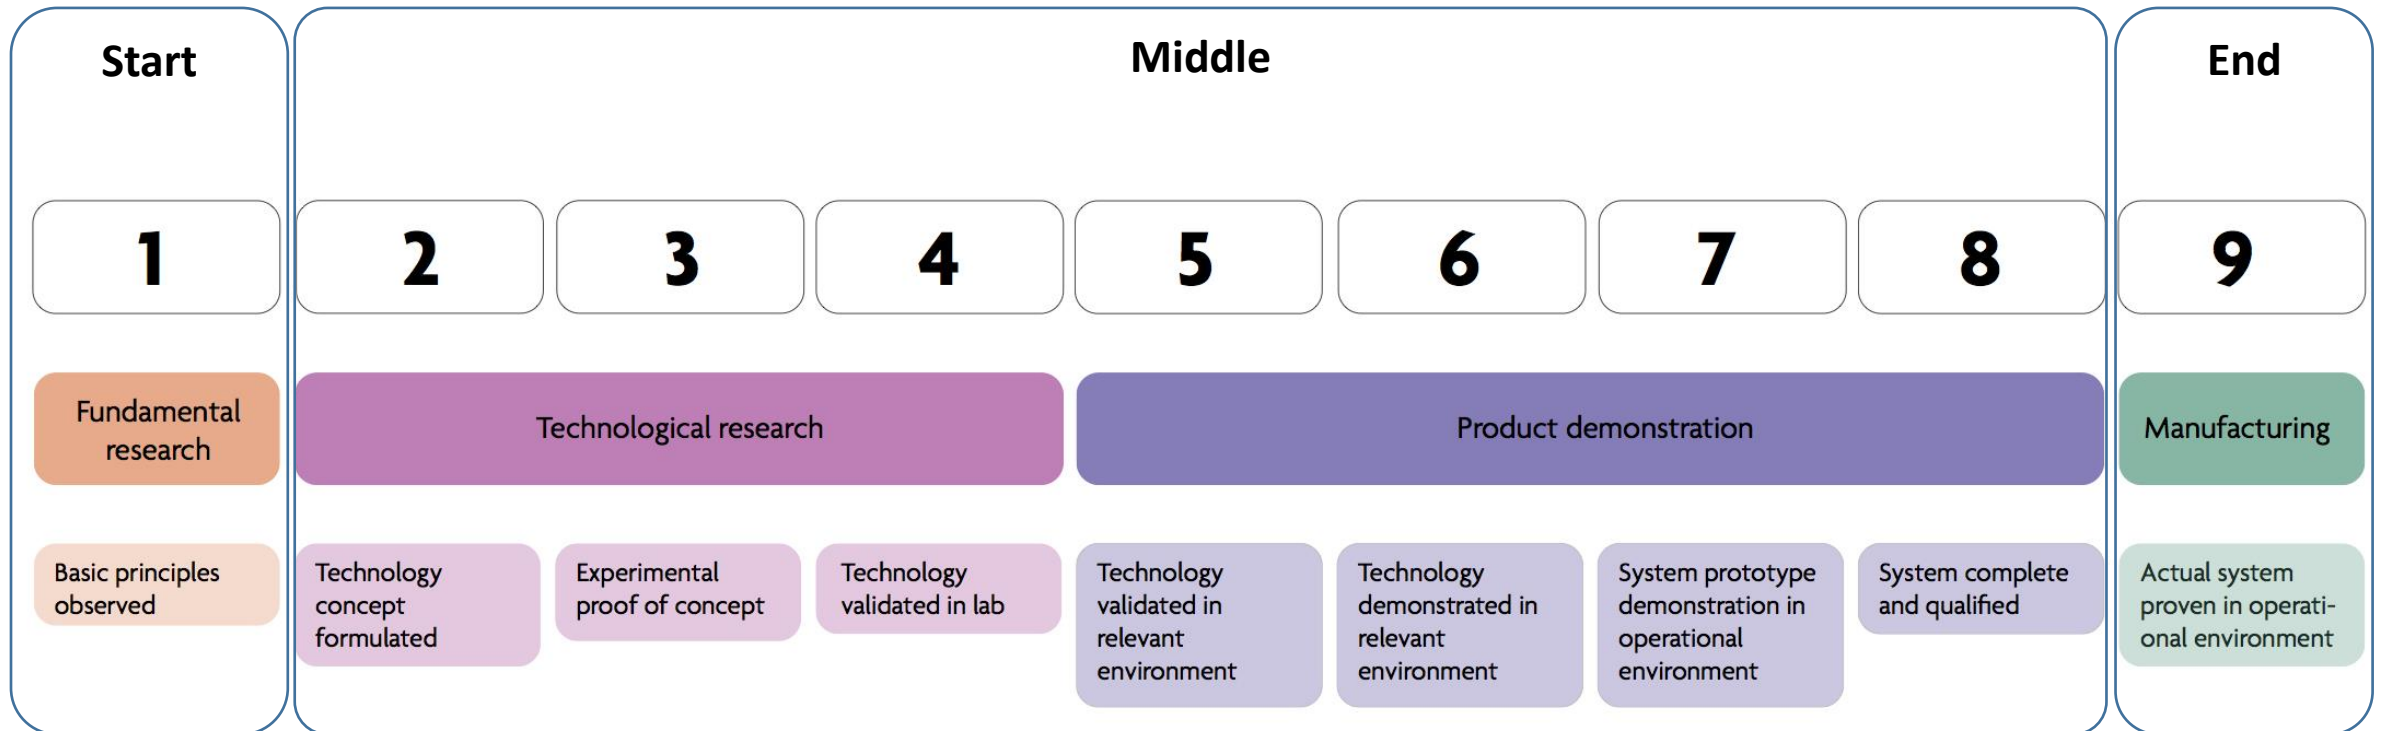

Wikipedia: A wormhole is a **speculative structure linking disparate points in spacetime.**

Space.com: Wormholes may not only connect two separate regions within the universe, they could also **connect two different universes.**

Let's launch something into space

Technology Readiness Level (TRL)
NASA – 1970's

Adopted by technology and startup scene

Adopted by technology and startup scene

Adopted by technology and startup scene

2012-2016:
Student race
“World Solar
Challenge”