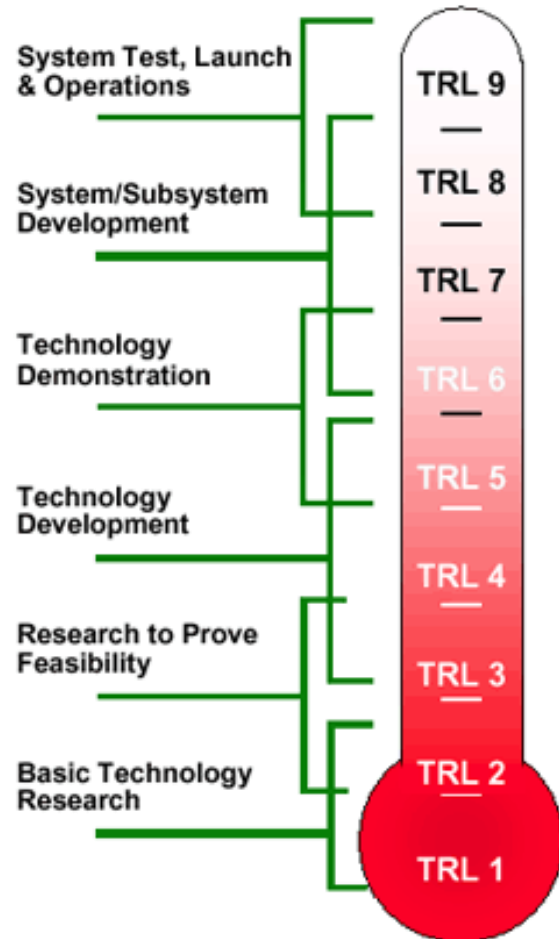

Wikipedia: A wormhole is a **speculative structure linking disparate points in spacetime.**

Space.com: Wormholes may not only connect two separate regions within the universe, they could also **connect two different universes.**

Let's launch something into space

Technology Readiness Level (TRL)
NASA – 1970's

Adopted by technology and startup scene

Adopted by technology and startup scene

Adopted by technology and startup scene

2012-2016:
Student race
“World Solar
Challenge”