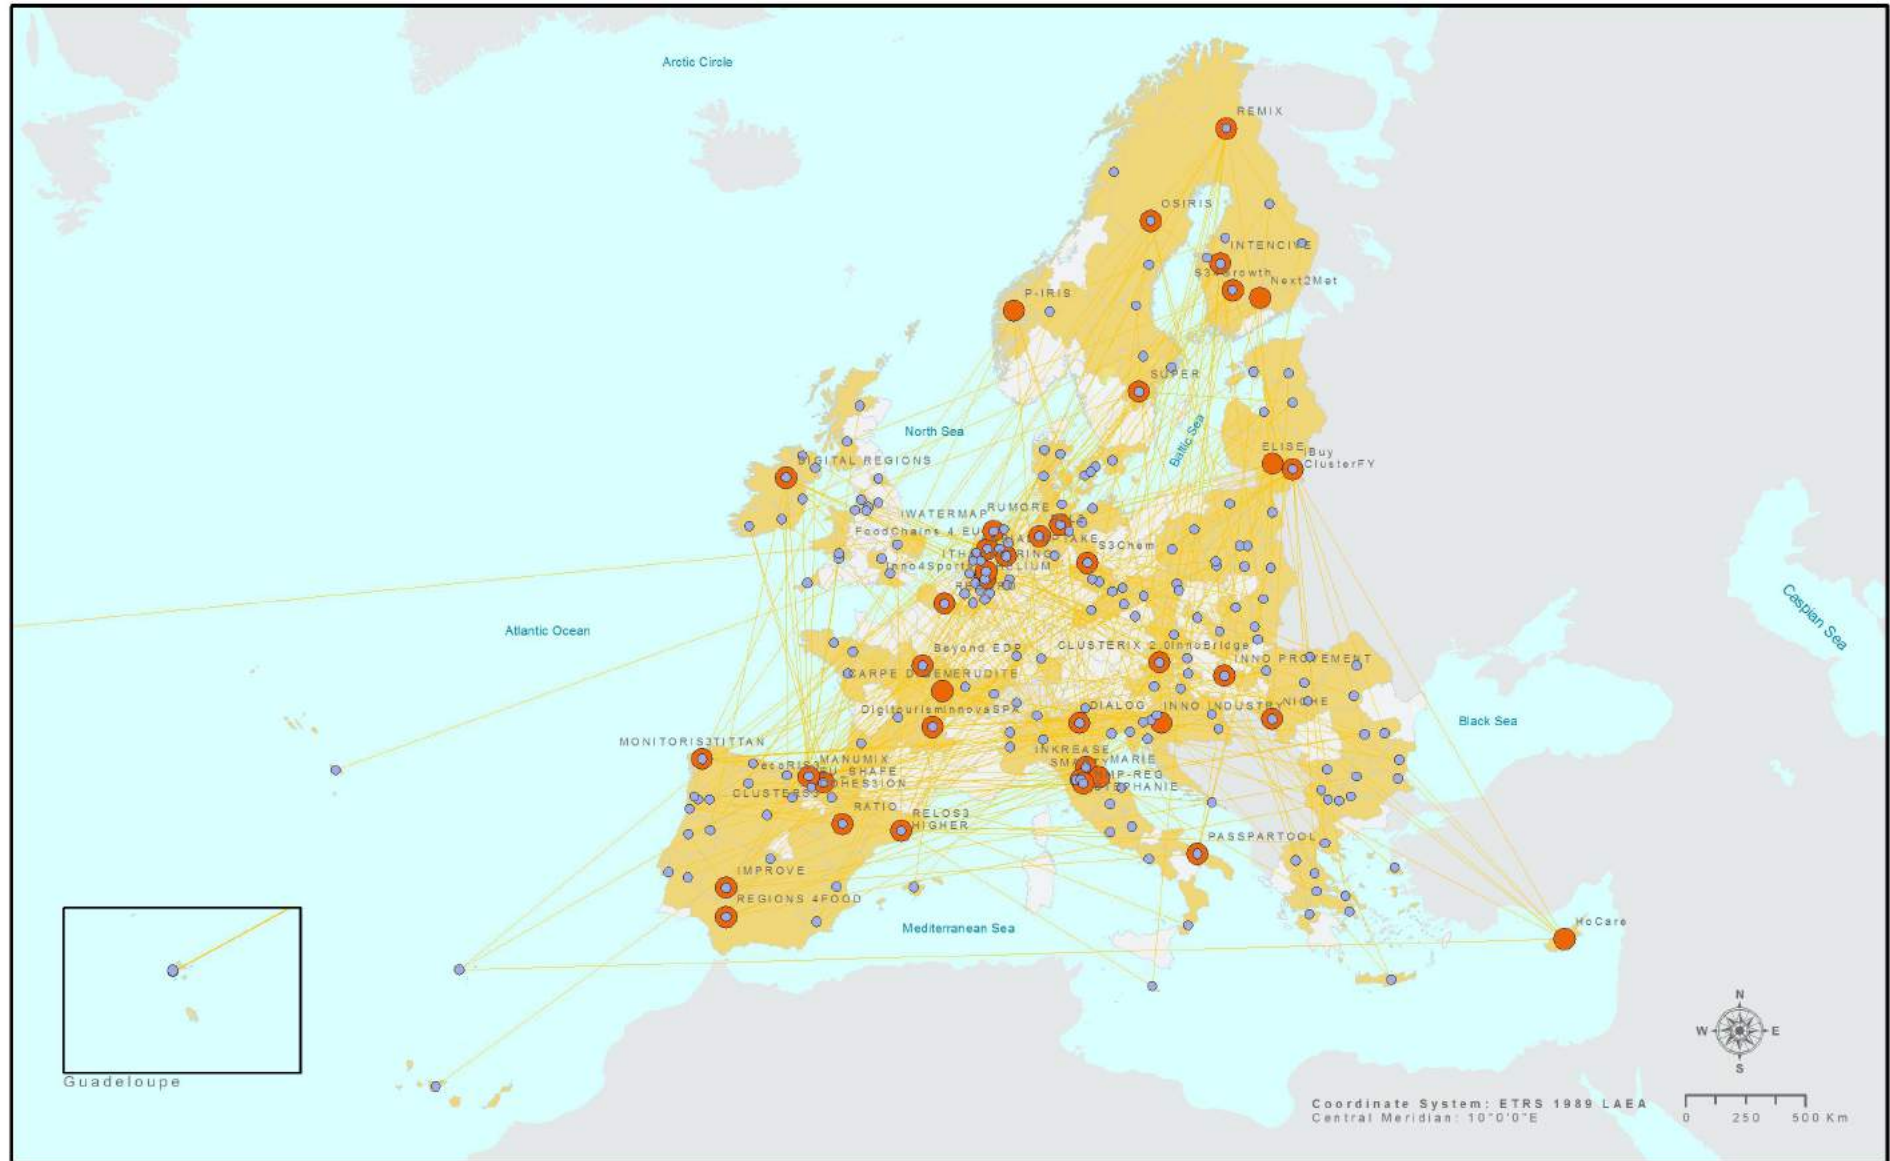

Interreg Europe: Intensity of cooperation in NUTS 2 regions

Interreg Europe: Cooperation on innovation infrastructure

Interreg Europe: Cooperation on innovation delivery

Interreg Europe: Cooperation on SME competitiveness

Interreg Europe: Cooperation on low-carbon economy

Interreg Europe: Cooperation on natural and cultural heritage

Partner role	— Project connections
● Lead partners	■ Regions represented in the projects
● Partners	□ Regions not represented in the projects

Interreg Europe: Cooperation on resource efficiency

Partner role	Project connections
● Lead partners	■ Regions represented in the projects
● Partners	□ Regions not represented in the projects