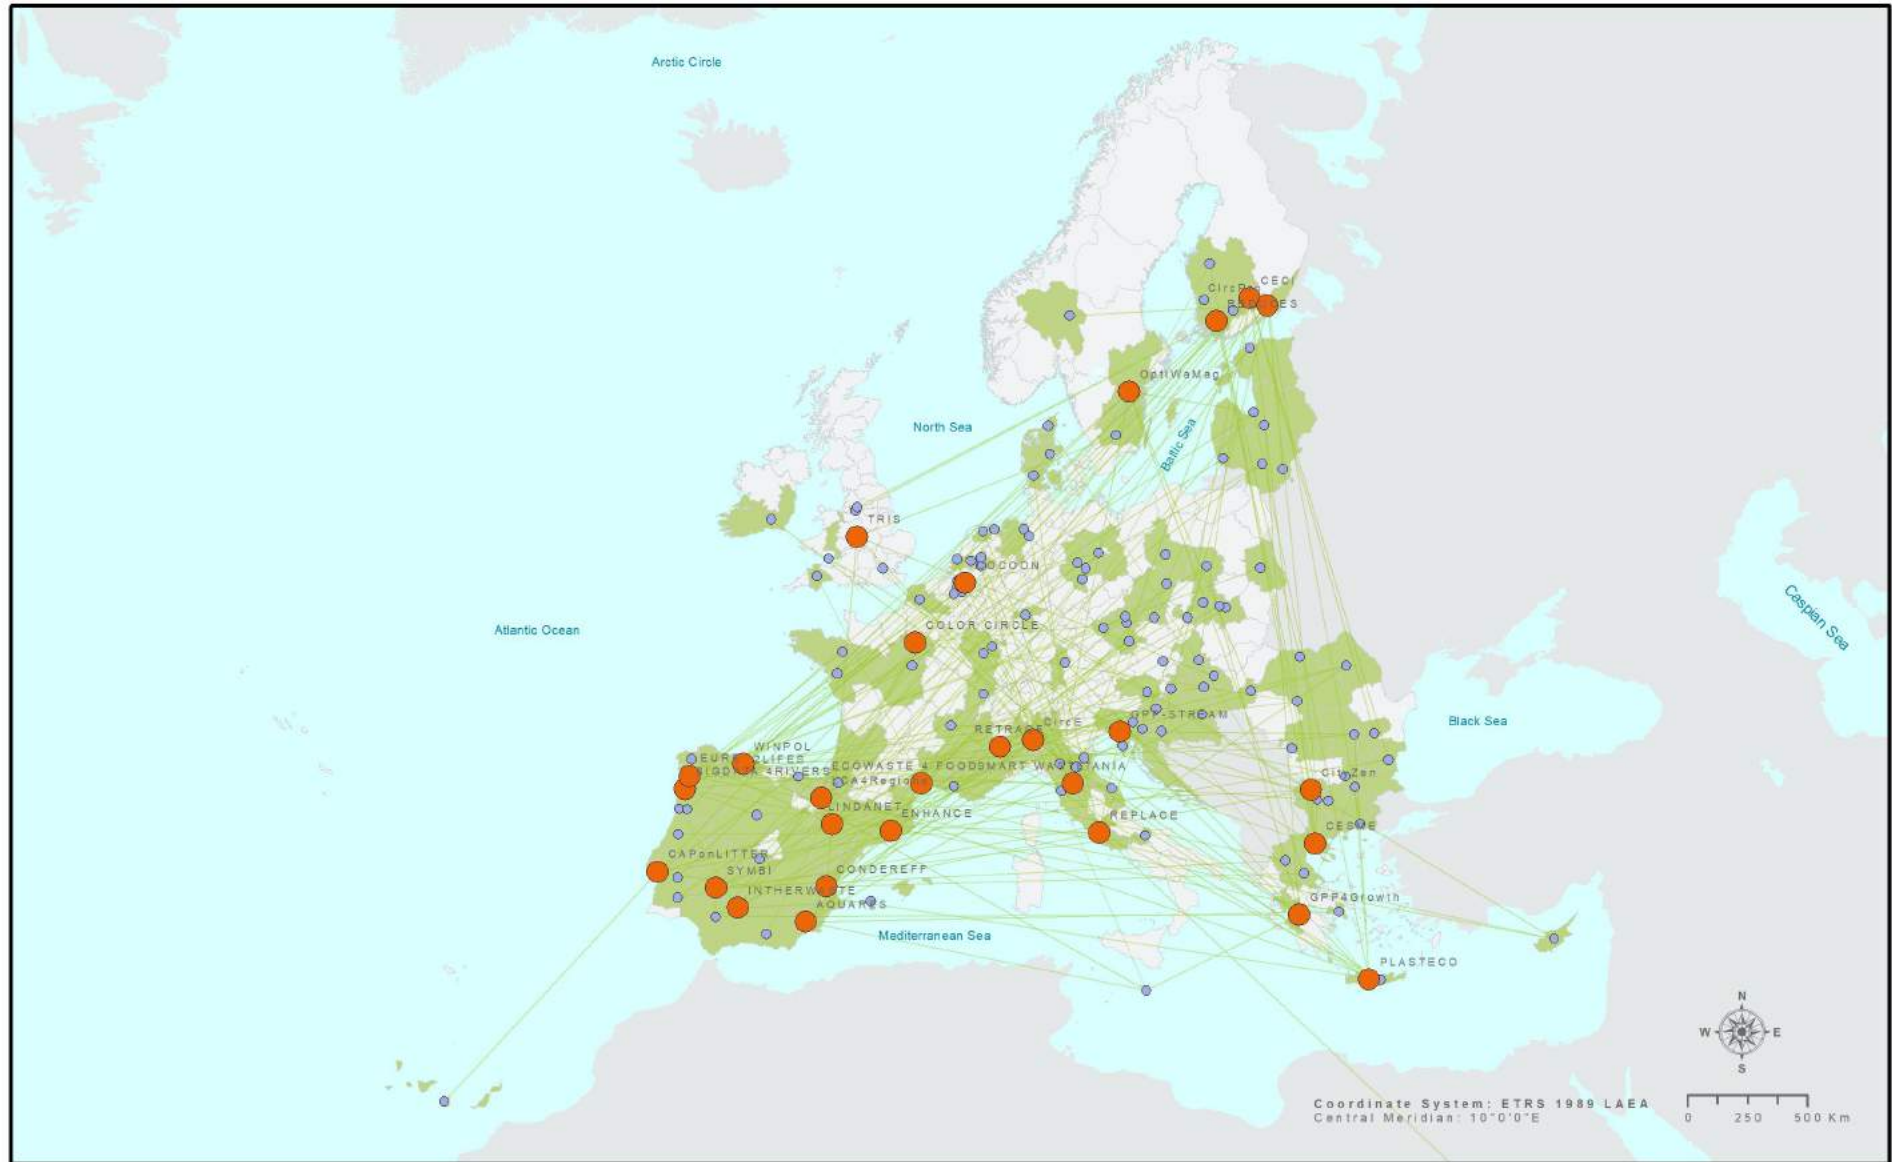

Interreg Europe: Intensity of cooperation in NUTS 2 regions

Interreg Europe: Cooperation on innovation infrastructure

Interreg Europe: Cooperation on innovation delivery

Interreg Europe: Cooperation on SME competitiveness

Interreg Europe: Cooperation on low-carbon economy

Interreg Europe: Cooperation on natural and cultural heritage

Partner role	— Project connections
● Lead partners	■ Regions represented in the projects
● Partners	□ Regions not represented in the projects

Interreg Europe: Cooperation on resource efficiency

Partner role	Project connections
● Lead partners	■ Regions represented in the projects
● Partners	□ Regions not represented in the projects