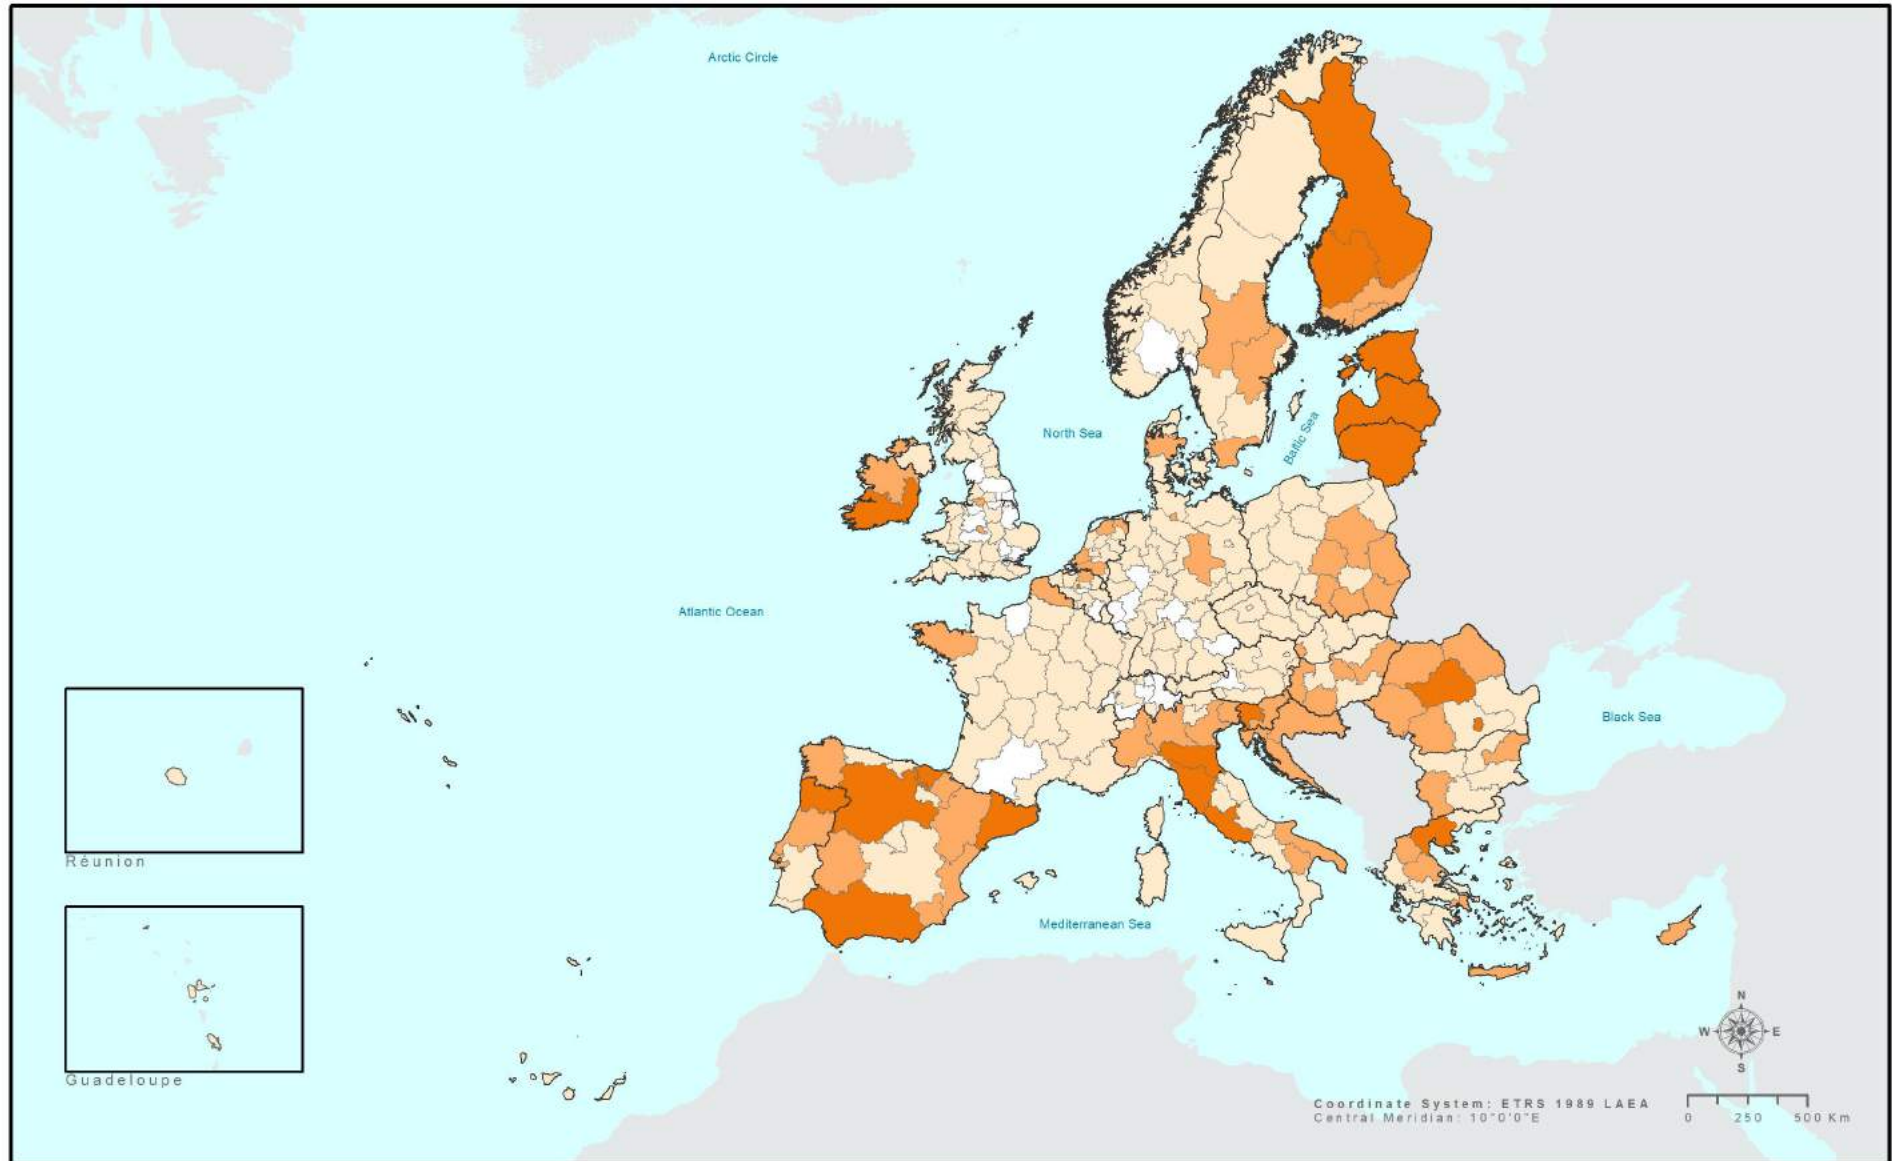

Interreg Europe: Intensity of cooperation in NUTS 2 regions

Interreg Europe: Cooperation on innovation infrastructure

Interreg Europe: Cooperation on innovation delivery

Interreg Europe: Cooperation on SME competitiveness

Interreg Europe: Cooperation on low-carbon economy

Interreg Europe: Cooperation on natural and cultural heritage

Partner role	— Project connections
● Lead partners	■ Regions represented in the projects
● Partners	□ Regions not represented in the projects

Interreg Europe: Cooperation on resource efficiency

Partner role	Project connections
● Lead partners	■ Regions represented in the projects
● Partners	□ Regions not represented in the projects