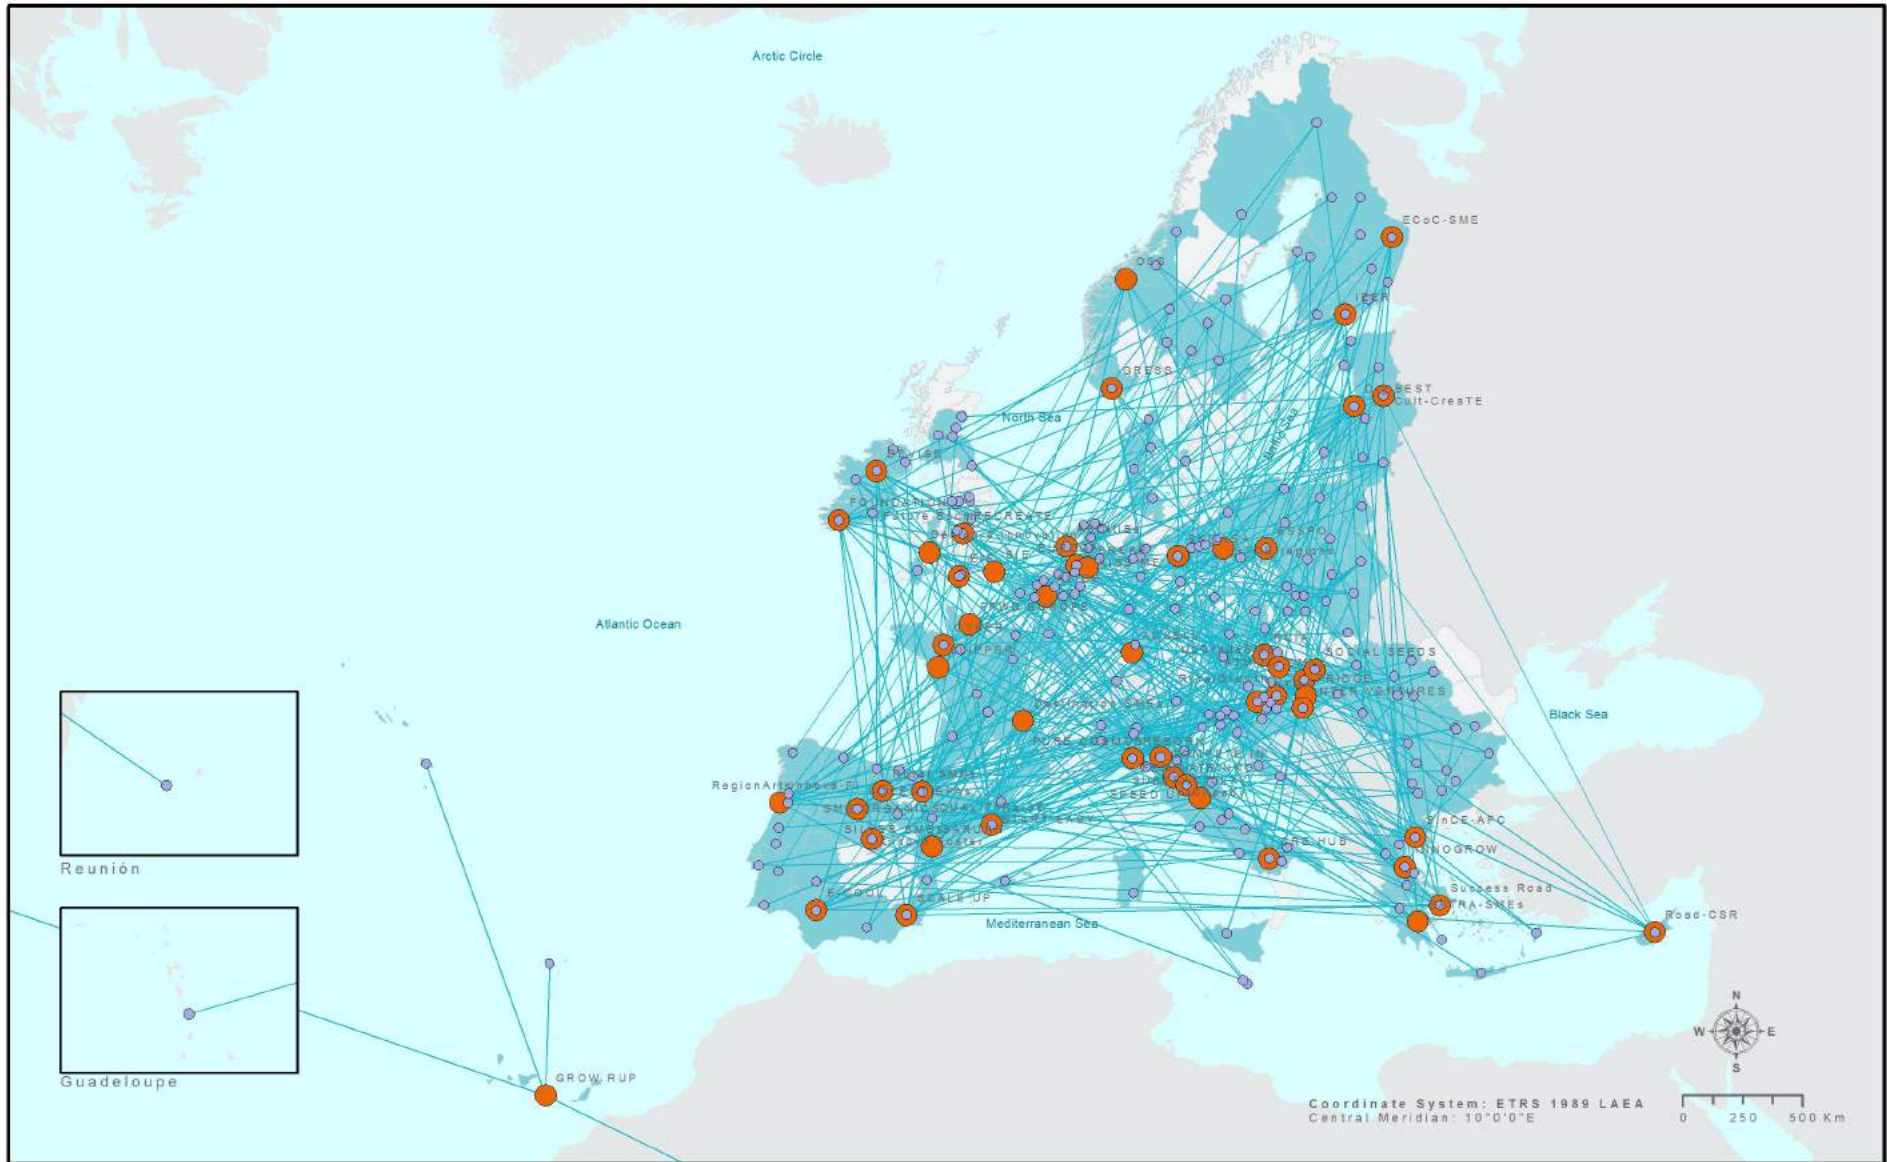

Interreg Europe: Intensity of cooperation in NUTS 2 regions

Interreg Europe: Cooperation on innovation infrastructure

Interreg Europe: Cooperation on innovation delivery

Interreg Europe: Cooperation on SME competitiveness

Interreg Europe: Cooperation on low-carbon economy

Interreg Europe: Cooperation on natural and cultural heritage

Partner role	— Project connections
● Lead partners	■ Regions represented in the projects
● Partners	□ Regions not represented in the projects

Interreg Europe: Cooperation on resource efficiency

Partner role	Project connections
● Lead partners	■ Regions represented in the projects
● Partners	□ Regions not represented in the projects