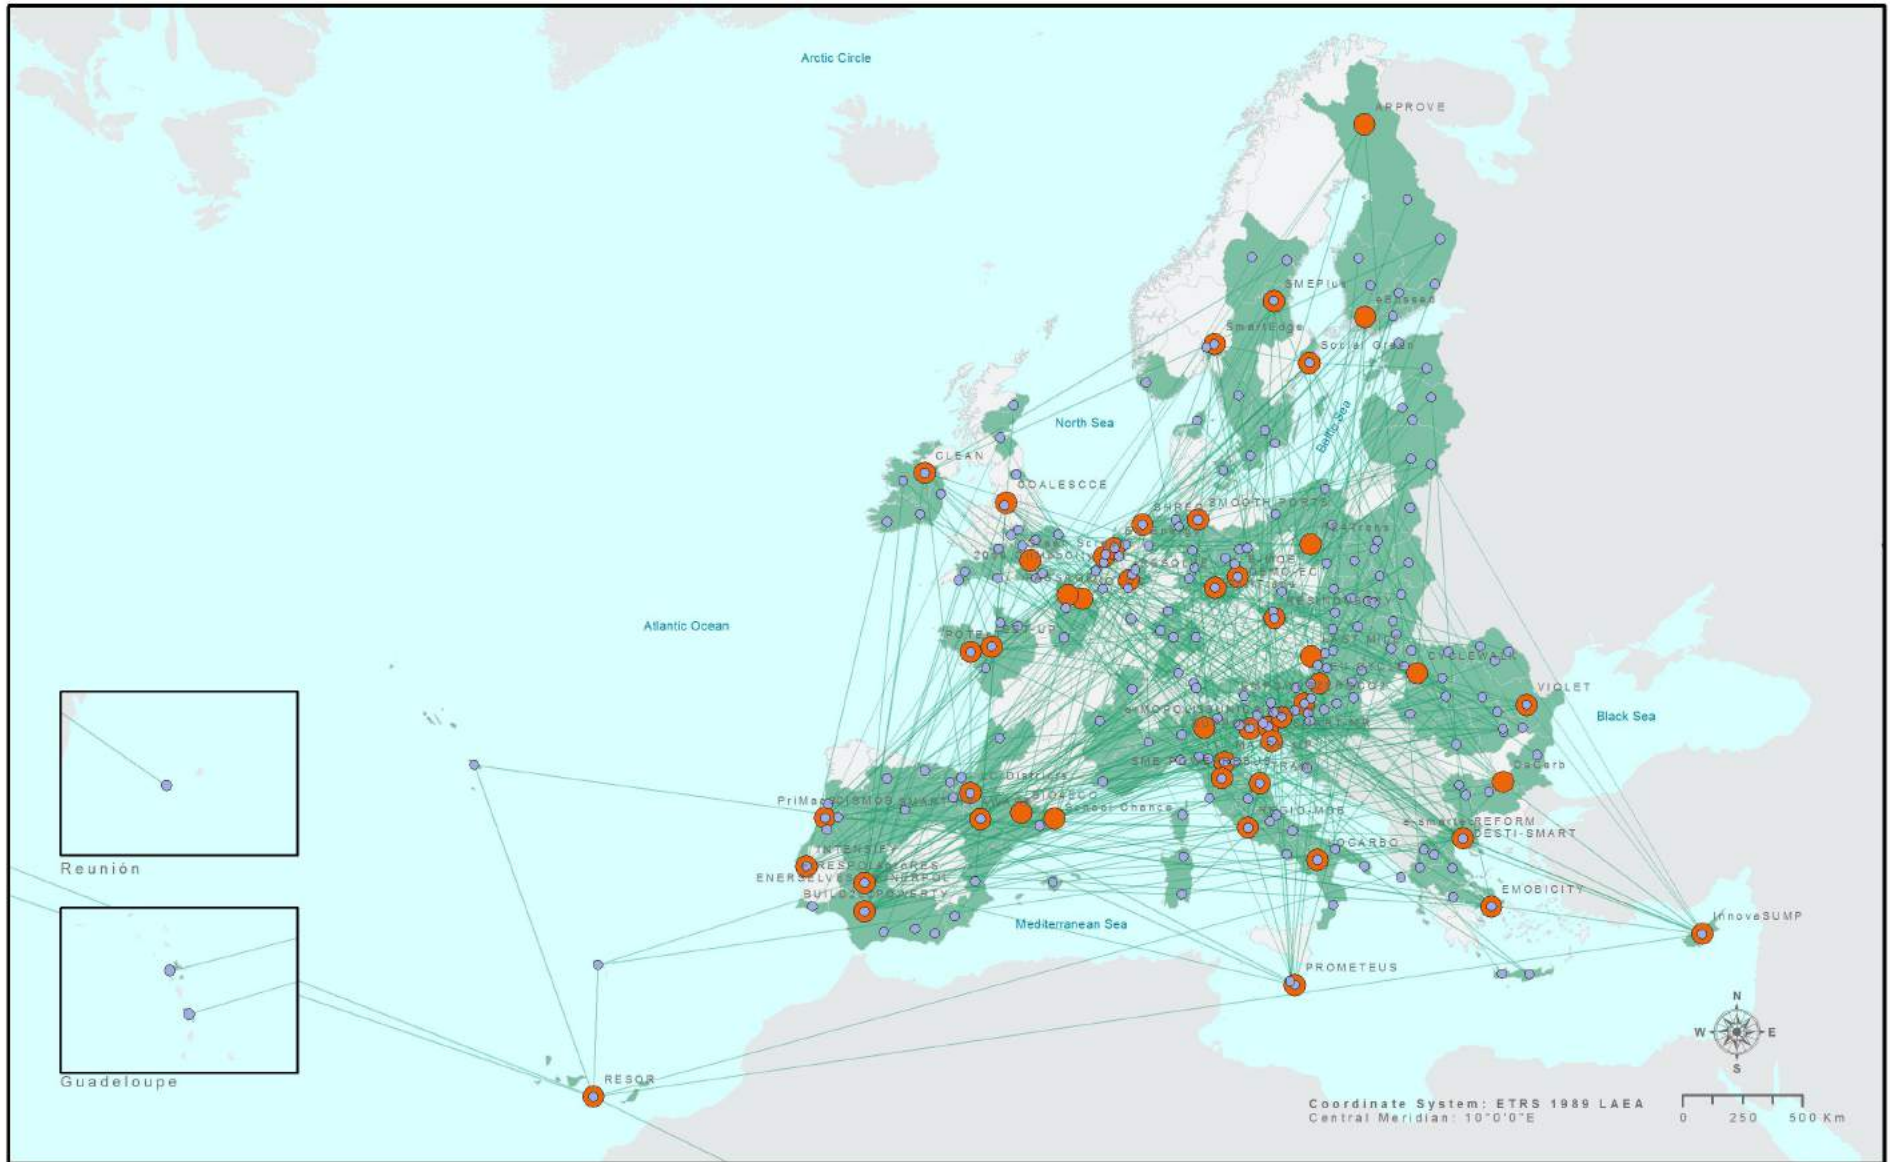

Interreg Europe: Intensity of cooperation in NUTS 2 regions

Interreg Europe: Cooperation on innovation infrastructure

Interreg Europe: Cooperation on innovation delivery

Interreg Europe: Cooperation on SME competitiveness

Interreg Europe: Cooperation on low-carbon economy

Interreg Europe: Cooperation on natural and cultural heritage

Partner role	— Project connections
● Lead partners	■ Regions represented in the projects
● Partners	□ Regions not represented in the projects

Interreg Europe: Cooperation on resource efficiency

Partner role	Project connections
● Lead partners	■ Regions represented in the projects
● Partners	□ Regions not represented in the projects