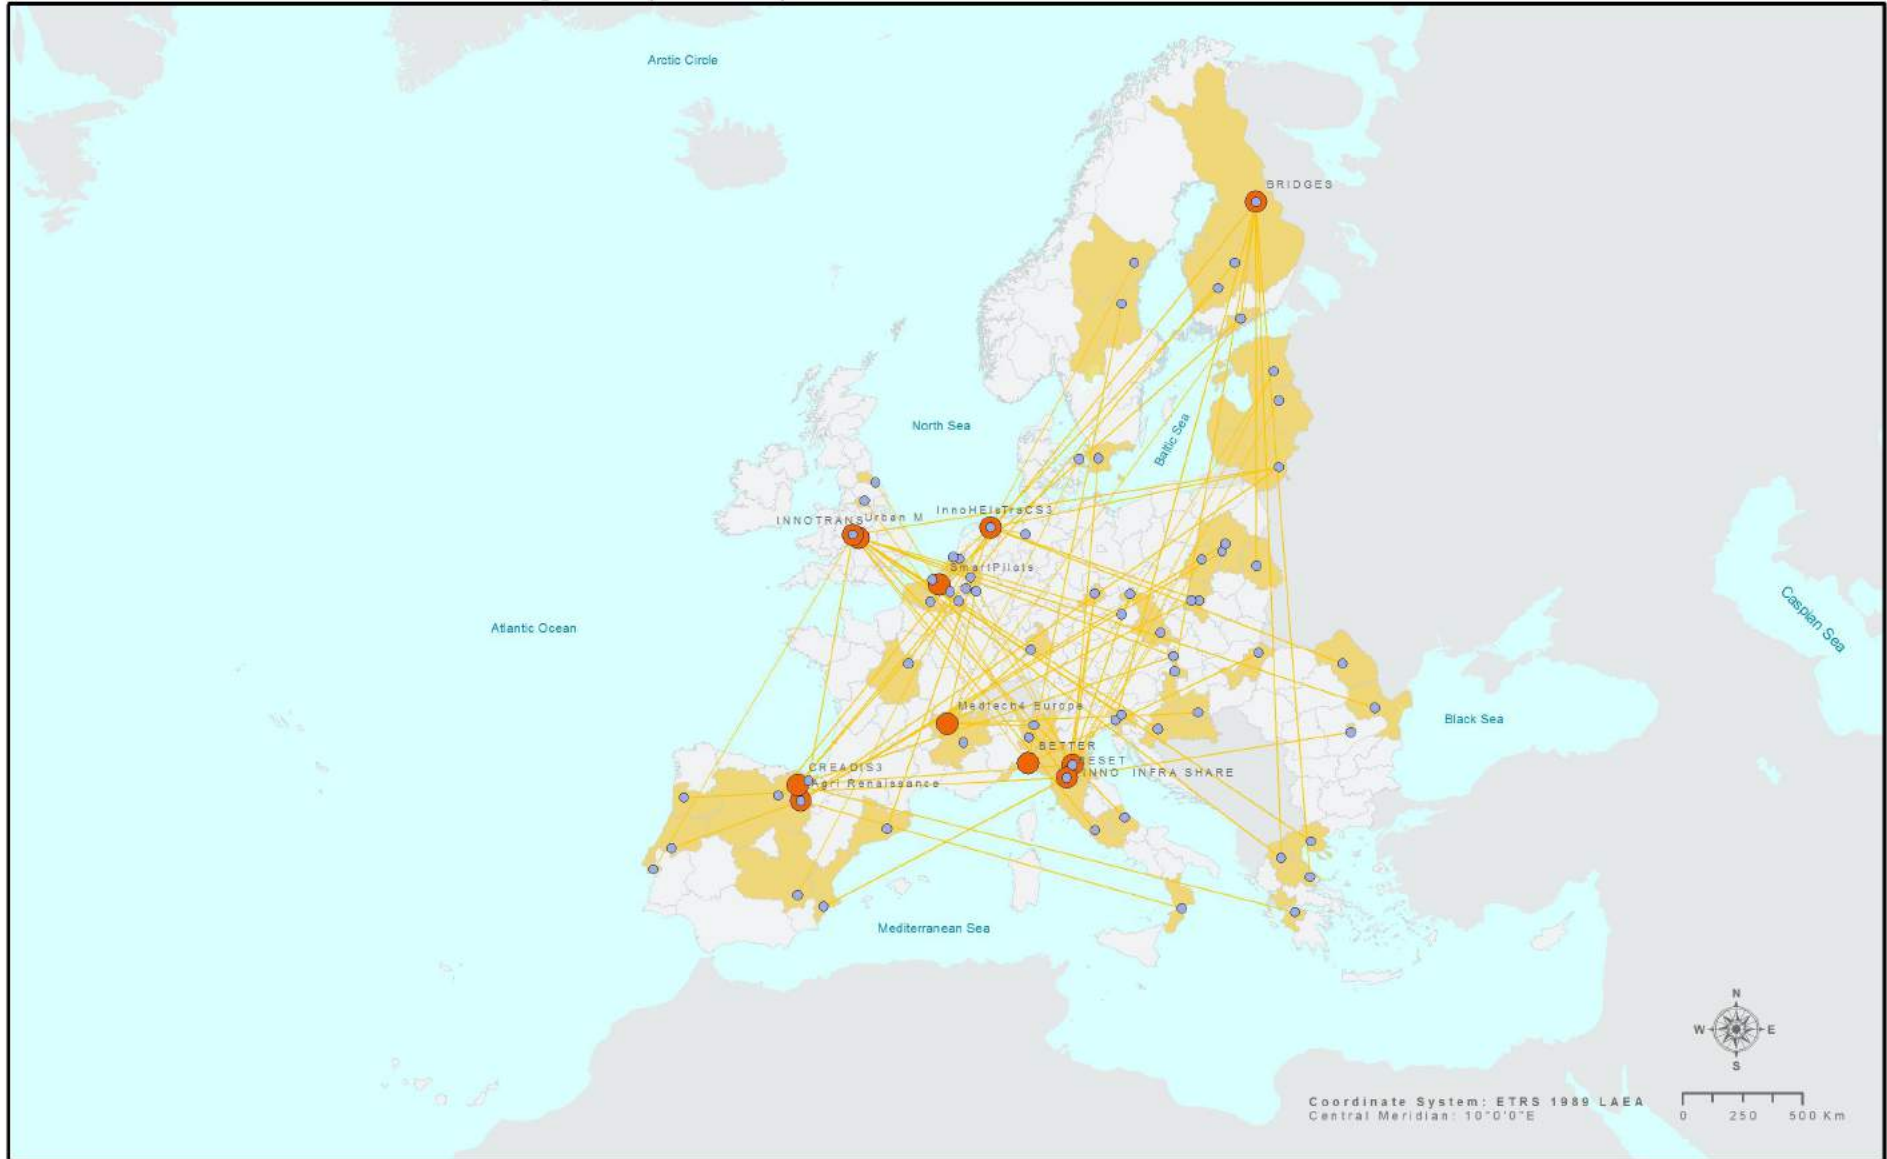

Interreg Europe: Intensity of cooperation in NUTS 2 regions

Interreg Europe: Cooperation on innovation infrastructure

Interreg Europe: Cooperation on innovation delivery

Interreg Europe: Cooperation on SME competitiveness

Interreg Europe: Cooperation on low-carbon economy

Interreg Europe: Cooperation on natural and cultural heritage

Partner role	— Project connections
● Lead partners	■ Regions represented in the projects
● Partners	□ Regions not represented in the projects

Interreg Europe: Cooperation on resource efficiency

Partner role	Project connections
● Lead partners	■ Regions represented in the projects
● Partners	□ Regions not represented in the projects