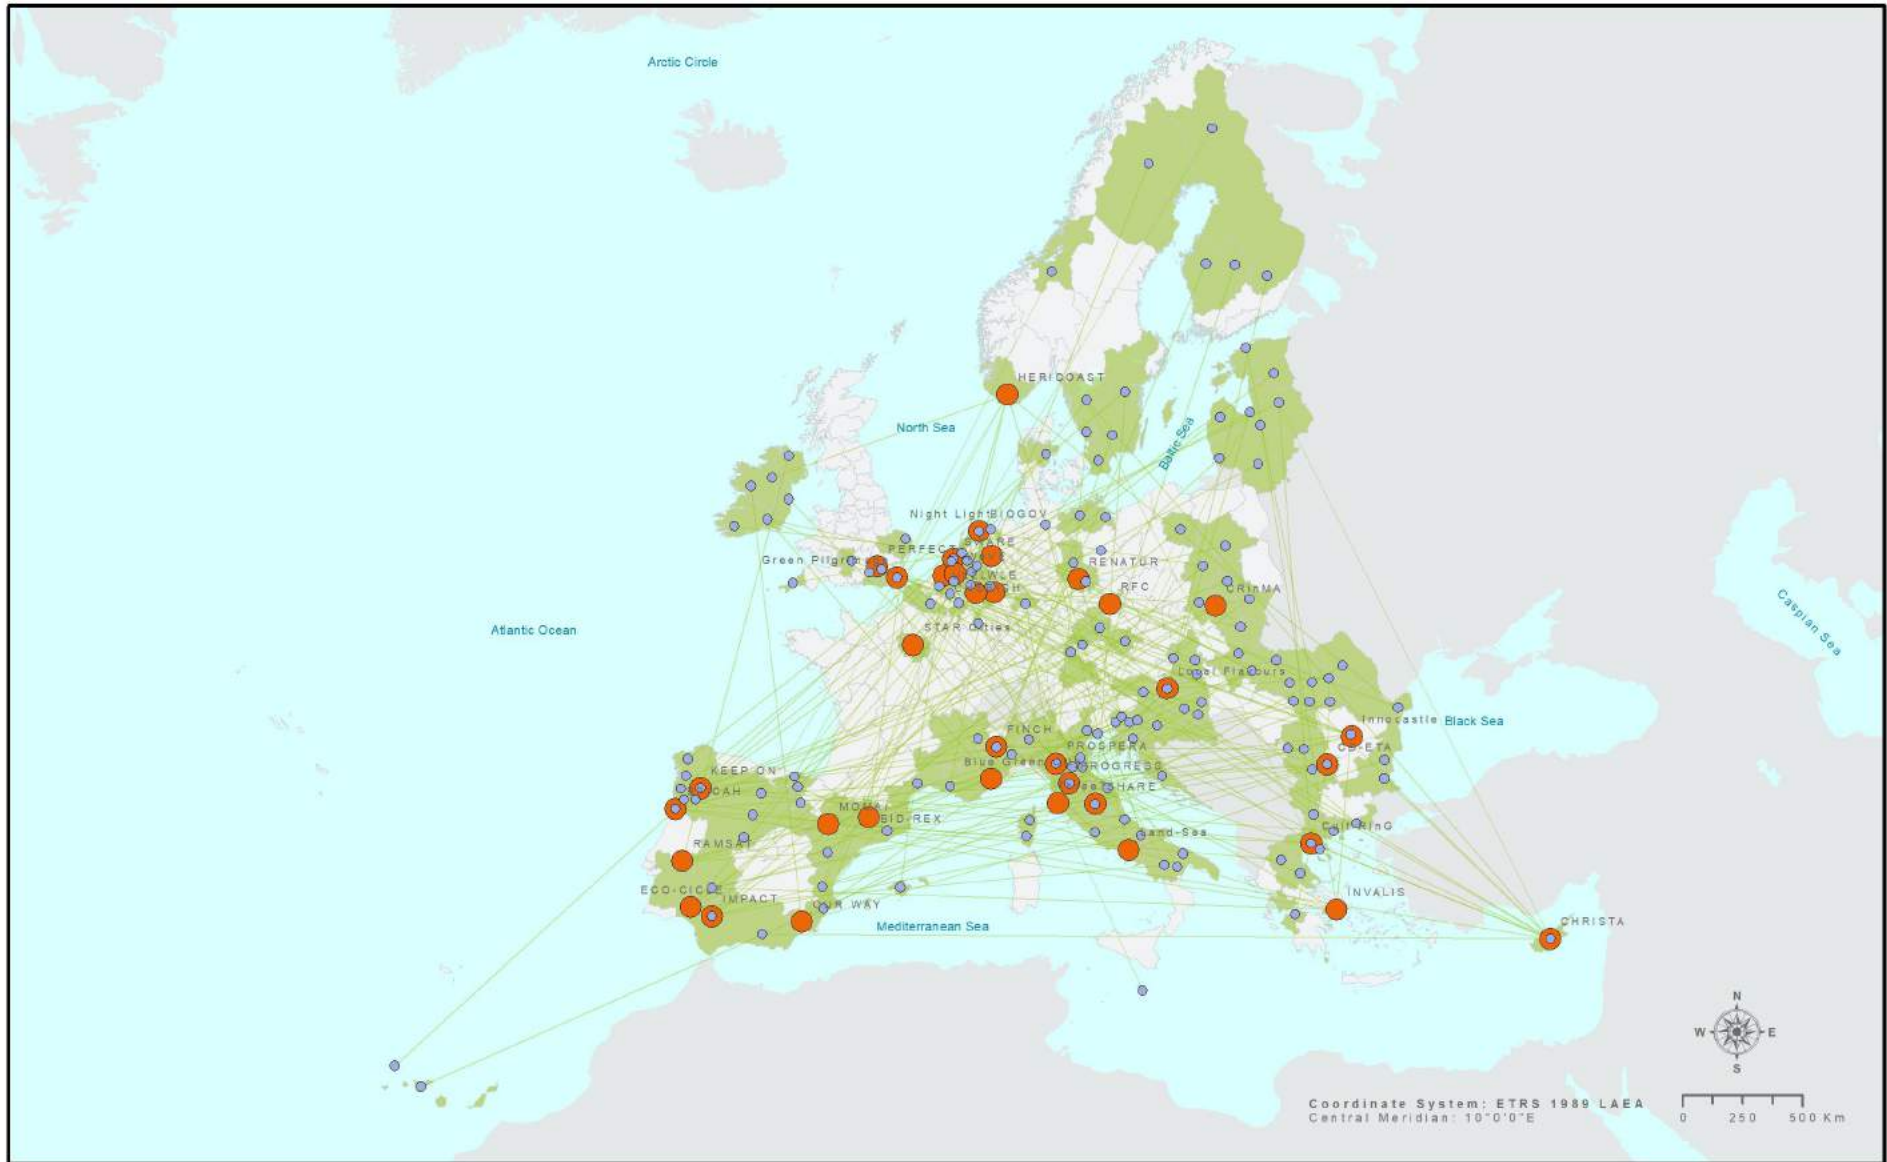

Interreg Europe: Intensity of cooperation in NUTS 2 regions

Interreg Europe: Cooperation on innovation infrastructure

Interreg Europe: Cooperation on innovation delivery

Interreg Europe: Cooperation on SME competitiveness

Interreg Europe: Cooperation on low-carbon economy

Interreg Europe: Cooperation on natural and cultural heritage

Partner role	— Project connections
● Lead partners	■ Regions represented in the projects
● Partners	□ Regions not represented in the projects

Interreg Europe: Cooperation on resource efficiency

Partner role	Project connections
● Lead partners	■ Regions represented in the projects
● Partners	□ Regions not represented in the projects